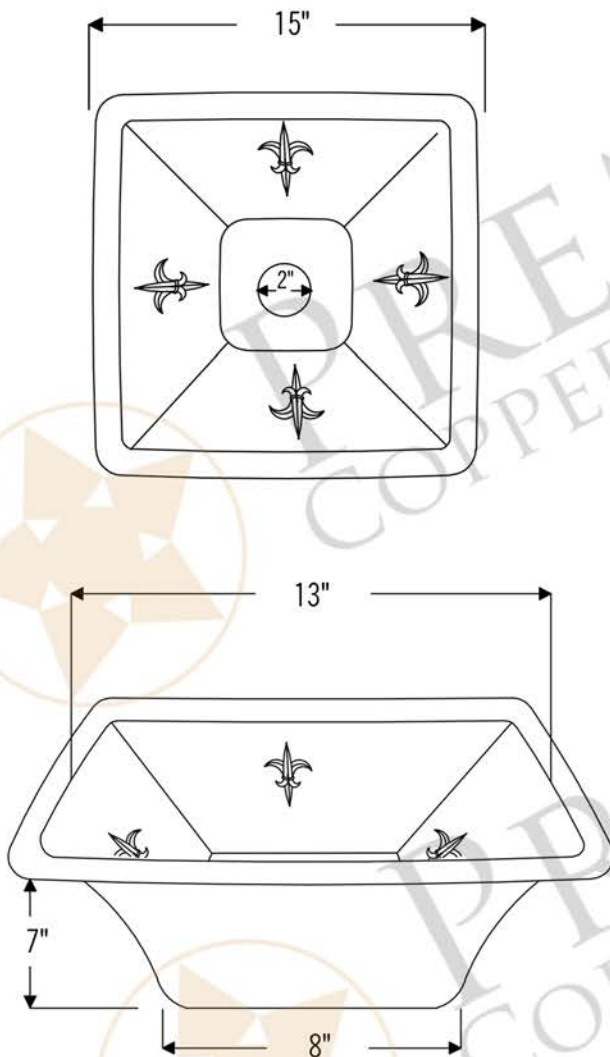

PREMIER
COPPER PRODUCTS

MODEL NUMBER: BS15FDB2

- Description: 15" Square Fleur De Lis Copper Bar/Prep Sink with 2" Drain Opening
- Outer Dimension: 15" x 15" x 7"
- Inner Dimension: 13" x 13" x 7"
- Rim: 1"
- Drain Opening: 2"
- Finish: Oil Rubbed Bronze
- Design: Fleur De Lis

CODE/STANDARD COMPLIANCE

* IAPMO/cUPC LISTED

* ORB: Oil Rubbed Bronze

THIS PRODUCT IS HAND CRAFTED, SMALL VARIANCES IN COLOR AND SIZE MAY OCCUR.
DO NOT MAKE ANY INSTALLATION CUTS UNTIL YOU RECEIVE YOUR ITEM(S).