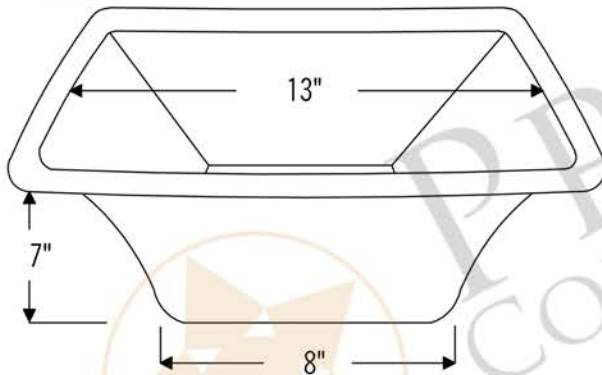

PREMIER
COPPER PRODUCTS

MODEL NUMBER: BS15DB2

- Description: 15" Square Hammered Copper Bar/Prep Sink with 2" Drain Opening
- Outer Dimension: 15" x 15" x 7"
- Inner Dimension: 13" x 13" x 7"
- Rim: 1"
- Drain Opening: 2"
- Finish: Oil Rubbed Bronze

CODE/STANDARD COMPLIANCE

* IAPMO/cUPC LISTED

* ORB: Oil Rubbed Bronze

THIS PRODUCT IS HAND CRAFTED, SMALL VARIANCES IN COLOR AND SIZE MAY OCCUR.
DO NOT MAKE ANY INSTALLATION CUTS UNTIL YOU RECEIVE YOUR ITEM(S).