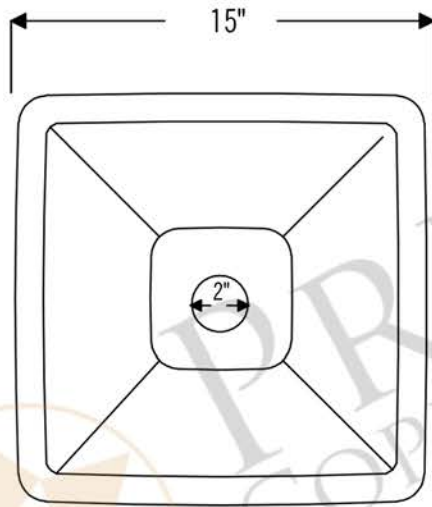

PREMIER
COPPER PRODUCTS

MODEL NUMBER: BS15DB2

- Description: 15" Square Hammered Copper Bar/Prep Sink with 2" Drain Opening
- Outer Dimension: 15" x 15" x 7"
- Inner Dimension: 13" x 13" x 7"
- Rim: 1"
- Drain Opening: 2"
- Finish: Oil Rubbed Bronze

CODE/STANDARD COMPLIANCE

* IAPMO/cUPC LISTED

* ORB: Oil Rubbed Bronze

THIS PRODUCT IS HAND CRAFTED, SMALL VARIANCES IN COLOR AND SIZE MAY OCCUR.
DO NOT MAKE ANY INSTALLATION CUTS UNTIL YOU RECEIVE YOUR ITEM(S).