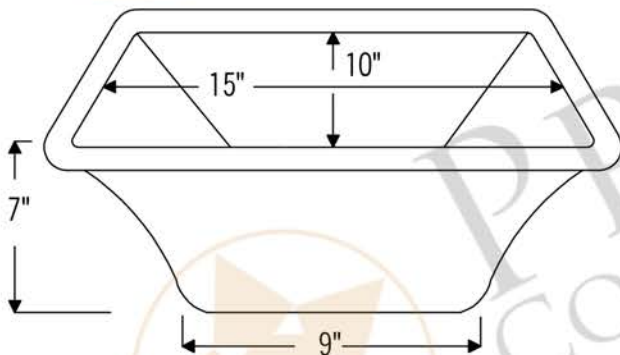

PREMIER
COPPER PRODUCTS

MODEL NUMBER: BRECDB3

- Description: Rectangle Copper Prep Sink with 3.5" Drain Opening
- Outer Dimension: 17" x 12" x 7"
- Inner Dimension: 15" x 10" x 7"
- Rim: 1"
- Drain Opening: 3.5"
- Finish: Oil Rubbed Bronze

CODE/STANDARD COMPLIANCE

* IAPMO/cUPC LISTED

* ORB: Oil Rubbed Bronze

THIS PRODUCT IS HAND CRAFTED, SMALL VARIANCES IN COLOR AND SIZE MAY OCCUR.
DO NOT MAKE ANY INSTALLATION CUTS UNTIL YOU RECEIVE YOUR ITEM(S).