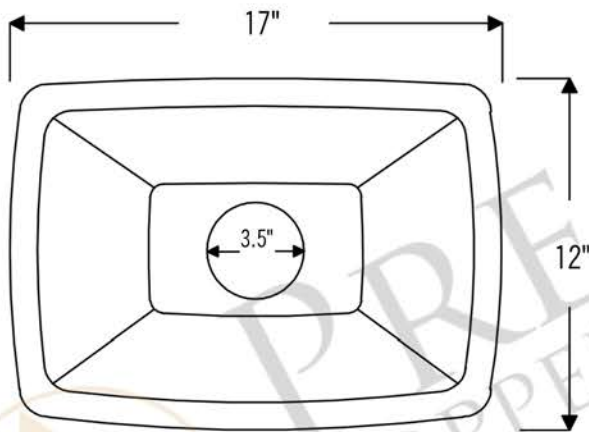

PREMIER
COPPER PRODUCTS

MODEL NUMBER: BRECDB3

- Description: Rectangle Copper Prep Sink with 3.5" Drain Opening
- Outer Dimension: 17" x 12" x 7"
- Inner Dimension: 15" x 10" x 7"
- Rim: 1"
- Drain Opening: 3.5"
- Finish: Oil Rubbed Bronze

CODE/STANDARD COMPLIANCE

* IAPMO/cUPC LISTED

* ORB: Oil Rubbed Bronze

THIS PRODUCT IS HAND CRAFTED, SMALL VARIANCES IN COLOR AND SIZE MAY OCCUR.
DO NOT MAKE ANY INSTALLATION CUTS UNTIL YOU RECEIVE YOUR ITEM(S).