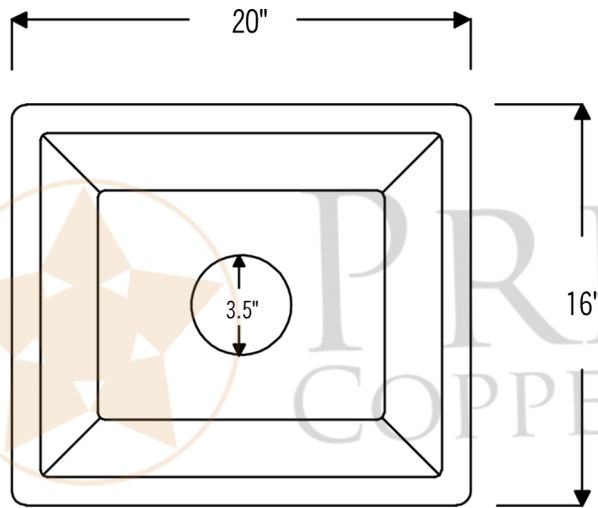

PREMIER
COPPER PRODUCTS

MODEL NUMBER: BREC20EN

- Description: 20" Hammered Copper Kitchen/Bar/Prep Single Basin Sink in Nickel
- Outer Dimension: 20" x 16" x 8"
- Inner Dimension: 18" x 14" x 8"
- Rim: 1"
- Drain Opening: 3.5"
- Finish: Nickel

CODE/STANDARD COMPLIANCE

* IAPMO/cUPC LISTED

THIS PRODUCTS IS HAND CRAFTED, SMALL VARIANCES IN COLOR AND SIZE MAY OCCUR.
DO NOT MAKE ANY INSTALLATION CUTS UNTIL YOU RECEIVE YOUR ITEM(S).