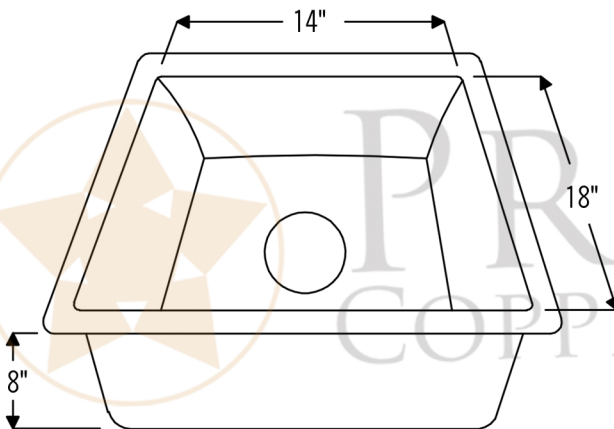

PREMIER
COPPER PRODUCTS

MODEL NUMBER: BREC20EN

- * Description: 20" Hammered Copper Kitchen/Bar/Prep Single Basin Sink in Nickel
- * Outer Dimension: 20" x 16" x 8"
- * Inner Dimension: 18" x 14" x 8"
- * Rim: 1"
- * Drain Opening: 3.5"
- * Finish: Nickel

CODE/STANDARD COMPLIANCE

* IAPMO/cUPC LISTED

THIS PRODUCTS IS HAND CRAFTED, SMALL VARIANCES IN COLOR AND SIZE MAY OCCUR.
DO NOT MAKE ANY INSTALLATION CUTS UNTIL YOU RECEIVE YOUR ITEM(S).