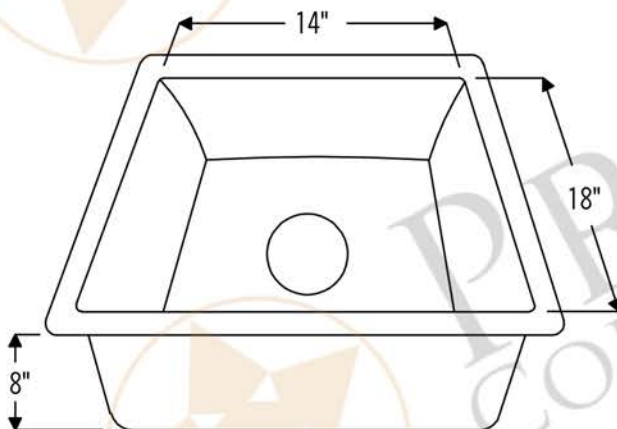

PREMIER
COPPER PRODUCTS

MODEL NUMBER: BREC20DB

- Description: 20" Hammered Copper Kitchen/Bar/Prep Sink
- Outer Dimension: 20" x 16" x 8"
- Inner Dimension: 18" x 14" x 8"
- Rim: 1"
- Drain Opening: 3.5"
- Finish: Oil Rubbed Bronze

CODE/STANDARD COMPLIANCE

* IAPMO/cUPC LISTED

* ORB: Oil Rubbed Bronze

THIS PRODUCT IS HAND CRAFTED, SMALL VARIANCES IN COLOR AND SIZE MAY OCCUR.
DO NOT MAKE ANY INSTALLATION CUTS UNTIL YOU RECEIVE YOUR ITEM(S).