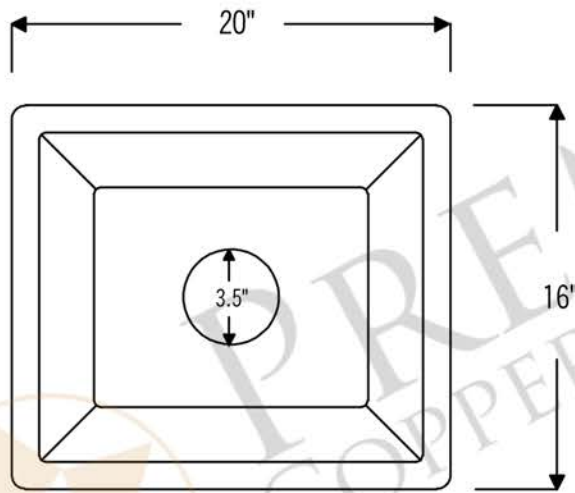

PREMIER
COPPER PRODUCTS

MODEL NUMBER: BREC20DB

- Description: 20" Hammered Copper Kitchen/Bar/Prep Sink
- Outer Dimension: 20" x 16" x 8"
- Inner Dimension: 18" x 14" x 8"
- Rim: 1"
- Drain Opening: 3.5"
- Finish: Oil Rubbed Bronze

CODE/STANDARD COMPLIANCE

* IAPMO/cUPC LISTED

* ORB: Oil Rubbed Bronze

THIS PRODUCT IS HAND CRAFTED, SMALL VARIANCES IN COLOR AND SIZE MAY OCCUR.
DO NOT MAKE ANY INSTALLATION CUTS UNTIL YOU RECEIVE YOUR ITEM(S).