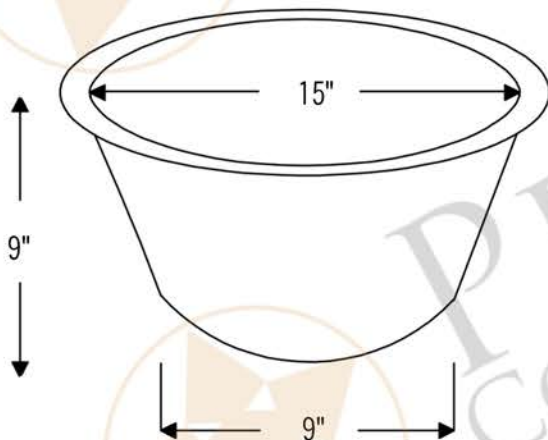

PREMIER
COPPER PRODUCTS

MODEL NUMBER: BR17DB

- Description: Large Round Hammered Copper Prep Sink with 3.5" Drain Opening
- Outer Dimension: 17" x 9"
- Inner Dimension: 15" x 9"
- Rim: 1"
- Drain Opening: 3.5"
- Finish: Oil Rubbed Bronze

CODE/STANDARD COMPLIANCE

* IAPMO/cUPC LISTED

* ORB: Oil Rubbed Bronze

THIS PRODUCT IS HAND CRAFTED, SMALL VARIANCES IN COLOR AND SIZE MAY OCCUR.
DO NOT MAKE ANY INSTALLATION CUTS UNTIL YOU RECEIVE YOUR ITEM(S).