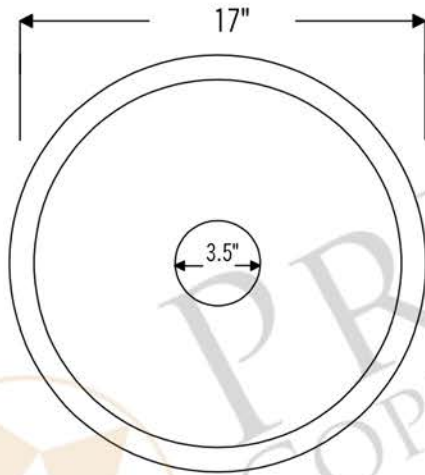

PREMIER
COPPER PRODUCTS

MODEL NUMBER: BR17DB

- Description: Large Round Hammered Copper Prep Sink with 3.5" Drain Opening
- Outer Dimension: 17" x 9"
- Inner Dimension: 15" x 9"
- Rim: 1"
- Drain Opening: 3.5"
- Finish: Oil Rubbed Bronze

CODE/STANDARD COMPLIANCE

* IAPMO/cUPC LISTED

* ORB: Oil Rubbed Bronze

THIS PRODUCT IS HAND CRAFTED, SMALL VARIANCES IN COLOR AND SIZE MAY OCCUR.
DO NOT MAKE ANY INSTALLATION CUTS UNTIL YOU RECEIVE YOUR ITEM(S).