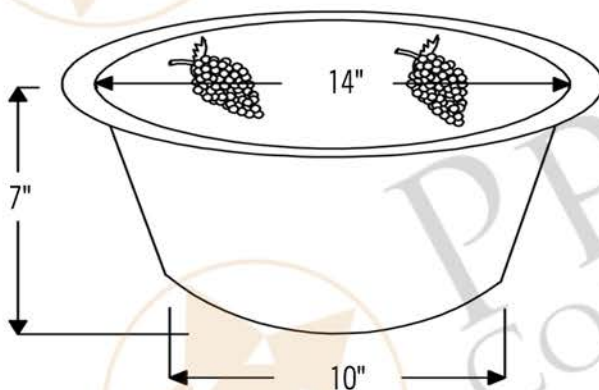

PREMIER
COPPER PRODUCTS

MODEL NUMBER: BR16GDB2

- Description: 16" Round Copper Bar Sink with Grapes and 2" Drain Opening
- Outer Dimension: 16" x 7"
- Inner Dimension: 14" x 7"
- Rim: 1"
- Drain Opening: 2"
- Finish: Oil Rubbed Bronze
- Design: Grapes

CODE/STANDARD COMPLIANCE

* IAPMO/cUPC LISTED

* ORB: Oil Rubbed Bronze

THIS PRODUCT IS HAND CRAFTED, SMALL VARIANCES IN COLOR AND SIZE MAY OCCUR.
DO NOT MAKE ANY INSTALLATION CUTS UNTIL YOU RECEIVE YOUR ITEM(S).