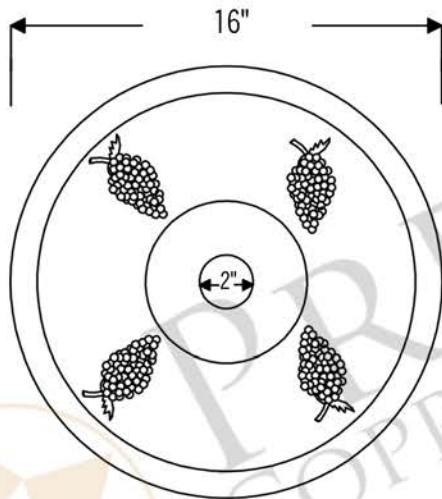

PREMIER
COPPER PRODUCTS

MODEL NUMBER: BR16GDB2

- Description: 16" Round Copper Bar Sink with Grapes and 2" Drain Opening
- Outer Dimension: 16" x 7"
- Inner Dimension: 14" x 7"
- Rim: 1"
- Drain Opening: 2"
- Finish: Oil Rubbed Bronze
- Design: Grapes

CODE/STANDARD COMPLIANCE

* IAPMO/cUPC LISTED

* ORB: Oil Rubbed Bronze

THIS PRODUCT IS HAND CRAFTED, SMALL VARIANCES IN COLOR AND SIZE MAY OCCUR.
DO NOT MAKE ANY INSTALLATION CUTS UNTIL YOU RECEIVE YOUR ITEM(S).