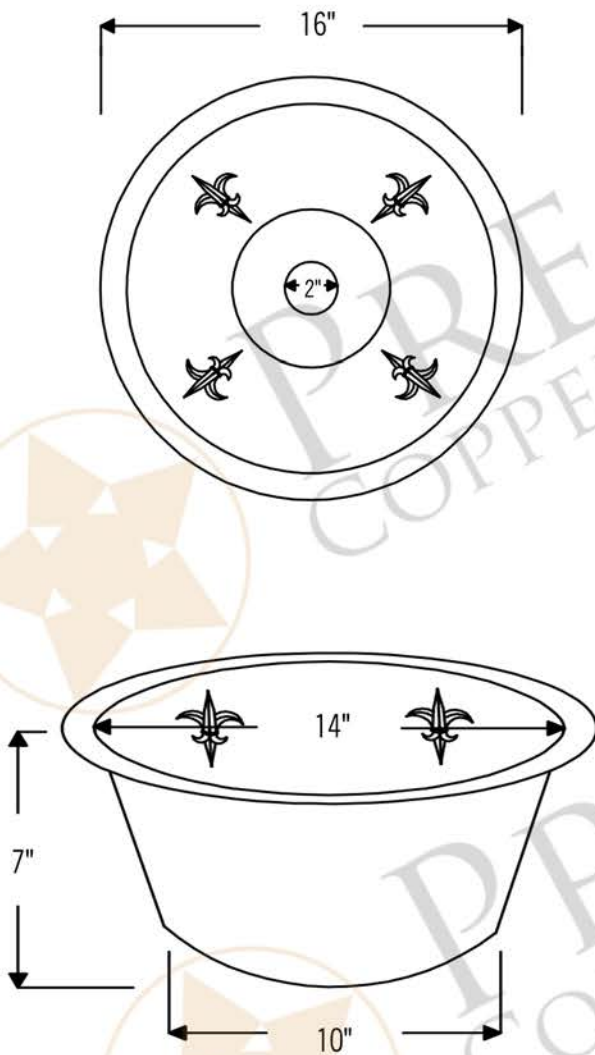

PREMIER
COPPER PRODUCTS

MODEL NUMBER: BR16FDB2

- Description: 16" Round Copper Bar Sink with Fleur De Lis and 2" Drain Opening
- Outer Dimension: 16" x 7"
- Inner Dimension: 14" x 7"
- Rim: 1"
- Drain Opening: 2"
- Finish: Oil Rubbed Bronze
- Design: Fleur De Lis

CODE/STANDARD COMPLIANCE

* IAPMO/cUPC LISTED

* ORB: Oil Rubbed Bronze

THIS PRODUCT IS HAND CRAFTED, SMALL VARIANCES IN COLOR AND SIZE MAY OCCUR.
DO NOT MAKE ANY INSTALLATION CUTS UNTIL YOU RECEIVE YOUR ITEM(S).