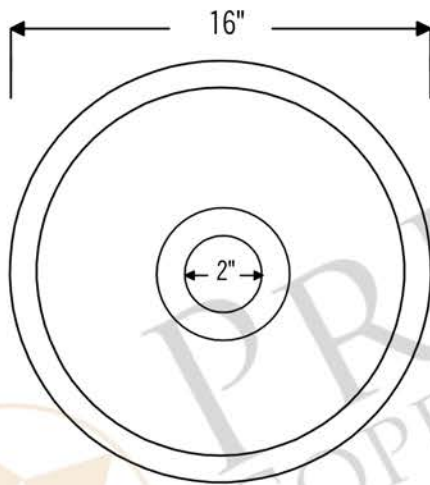

PREMIER
COPPER PRODUCTS

MODEL NUMBER: BR16DB2

- Description: 16" Round Hammered Copper Bar Sink with 2" Drain Opening
- Outer Dimension: 16" x 7"
- Inner Dimension: 14" x 7"
- Rim: 1"
- Drain Opening: 2"
- Finish: Oil Rubbed Bronze

CODE/STANDARD COMPLIANCE

* IAPMO/cUPC LISTED

* ORB: Oil Rubbed Bronze

THIS PRODUCTS IS HAND CRAFTED, SMALL VARIANCES IN COLOR AND SIZE MAY OCCUR.
DO NOT MAKE ANY INSTALLATION CUTS UNTIL YOU RECEIVE YOUR ITEM(S).