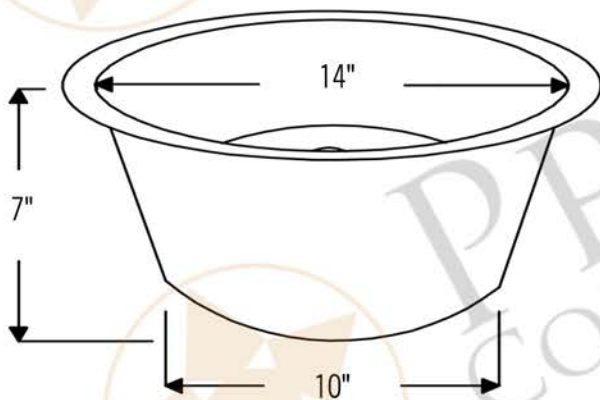

PREMIER
COPPER PRODUCTS

MODEL NUMBER: BR16DB2

- Description: 16" Round Hammered Copper Bar Sink with 2" Drain Opening
- Outer Dimension: 16" x 7"
- Inner Dimension: 14" x 7"
- Rim: 1"
- Drain Opening: 2"
- Finish: Oil Rubbed Bronze

CODE/STANDARD COMPLIANCE

* IAPMO/cUPC LISTED

* ORB: Oil Rubbed Bronze

THIS PRODUCTS IS HAND CRAFTED, SMALL VARIANCES IN COLOR AND SIZE MAY OCCUR.
DO NOT MAKE ANY INSTALLATION CUTS UNTIL YOU RECEIVE YOUR ITEM(S).