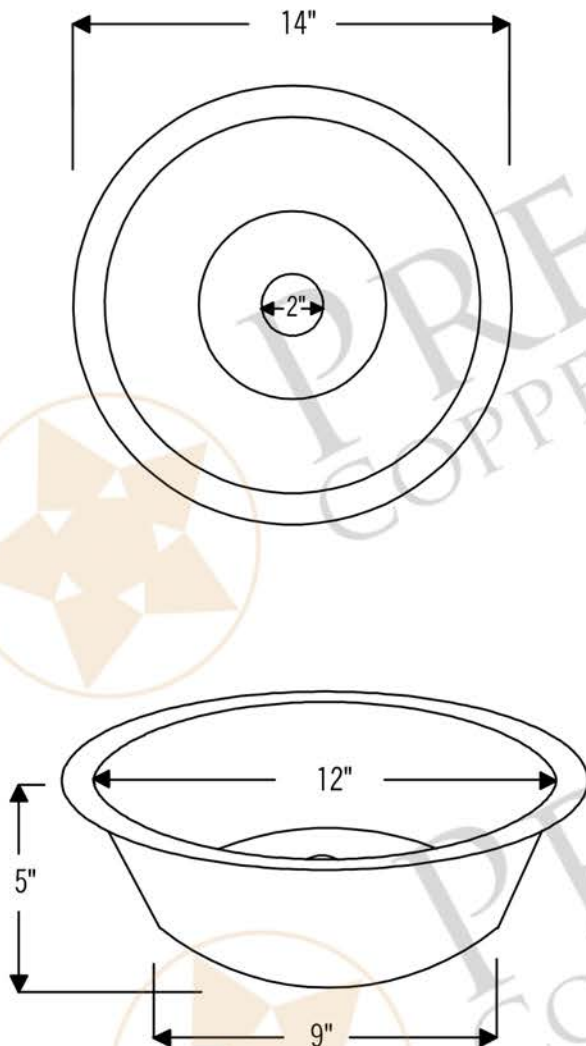

PREMIER
COPPER PRODUCTS

MODEL NUMBER: BR14DB2

- Description: 14" Round Hammered Copper Bar Sink with 2" Drain Opening
- Outer Dimension: 14" x 5"
- Inner Dimension: 12" x 5"
- Rim: 1"
- Drain Opening: 2"
- Finish: Oil Rubbed Bronze

CODE/STANDARD COMPLIANCE

* IAPMO/cUPC LISTED

* ORB: Oil Rubbed Bronze

THIS PRODUCT IS HAND CRAFTED, SMALL VARIANCES IN COLOR AND SIZE MAY OCCUR.
DO NOT MAKE ANY INSTALLATION CUTS UNTIL YOU RECEIVE YOUR ITEM(S).