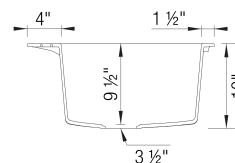

### Design and Planning Tips

- Min cabinet size: 36 in

What is included:

Sink clips

Installation instructions

Cut-out template

Limited Lifetime Warranty

Depending on cabinet construction, a different cabinet size may be required. Consult the cabinet manufacturer.

6 additional knock-out holes

Cubed weight: 111 lbs.