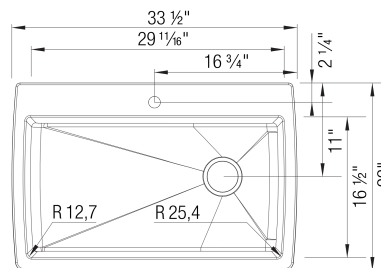

### Design and Planning Tips

- Min cabinet size: 36 in

What is included:

Sink clips

Installation instructions

Cut-out template

Limited Lifetime Warranty

Depending on cabinet construction, a different cabinet size may be required. Consult the cabinet manufacturer.

6 additional knock-out holes

Cubed weight: 111 lbs.