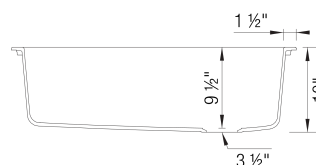

### Design and Planning Tips

- Min cabinet size: 36 in

What is included:

Sink clips

Installation instructions

Cut-out template

Limited Lifetime Warranty

Depending on cabinet construction, a different cabinet size may be required. Consult the cabinet manufacturer.

6 additional knock-out holes

Cubed weight: 111 lbs.