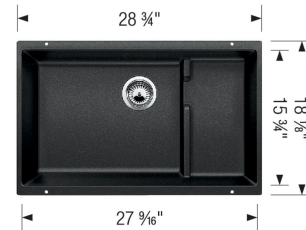

Design and Planning Tips

- Min cabinet size: 33 in
- Bowl depth: 7,87 in (200.0 mm)

What is included:

Installation instructions

Cut-out template

Limited Lifetime Warranty

Undermount installation only

Minimum cabinet size: 33"

Cut-out Dimensions:

Cut-out Length: 27.81"

Cut-out Width: 16"

Cut-out Below Counter Depth: 8.66"

Sink Bowl Dimensions:

Sink Bowl Length (left-to-right): 27.56"

Sink Bowl Width (front-to-back): 15.75"

Sink Bowl Depth: 7.87"

Drain hole compatible with 3.5" strainers or waste flanges

Codes/Standards: CSA B45.8-18/IAPMO Z403-2018

Included Accessories

Colander 222401

Optional Accessories

Sink Grid 231640

CapFlow Strainer Cover 517666

Sink Grid 233542

Undermount Clips 440851

Warranty

BLANCO offers a limited lifetime warranty on all sinks and faucets, as well as a one-year warranty on all custom accessories.

Code/Standards Compliance

BLANCO sinks and faucets are third-party tested and certified to standards and listed by applicable certification bodies. For more information on individual product listings, contact our office or listing organization.