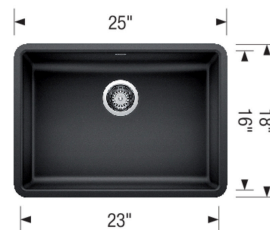

Design and Planning Tips

- Min cabinet size: 30 in
- Bowl depth: 5 in (5.0 mm)

What is included:

Installation instructions

Cut-out template

Limited Lifetime Warranty

Undermount installation only

Minimum cabinet size: 27"

Cut-out Dimensions:

Cut-out Length: 23.25"

Cut-out Width: 16.25"

Cut-out Below Counter Depth: 5.79"

Sink Bowl Dimensions:

Sink Bowl Length (left-to-right): 23"

Sink Bowl Width (front-to-back): 18"

Sink Bowl Depth: 5"

Drain hole compatible with 3.5" strainers or waste flanges

Codes/Standards: CSA B45.8-18/IAPMO Z403-2018

Optional Accessories

Glass Cutting Board	224390
CapFlow Strainer Cover	517666
Undermount Clips	440851
Sink Grid	236594

Warranty

BLANCO offers a limited lifetime warranty on all sinks and faucets, as well as a one-year warranty on all custom accessories.

Code/Standards Compliance

BLANCO sinks and faucets are third-party tested and certified to standards and listed by applicable certification bodies. For more information on individual product listings, contact our office or listing organization.

View our how-to videos to learn more about installing and caring for BLANCO products:

<https://www.blanco.com/us-en/service/how-to-videos/how-to-videos-for-sinks/>