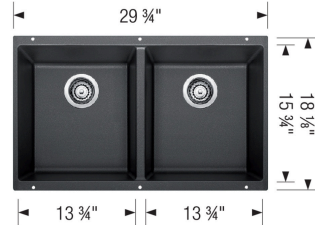

## Design and Planning Tips

- Min cabinet size: 33 in
- Bowl depth: 8 in ( 203.0 mm )

What is included:

Installation instructions

Cut-out template

Limited Lifetime Warranty

Undermount installation only

Minimum cabinet size: 33"

Cut-out Dimensions:

Cut-out Length: 28.79"

Cut-out Width: 16"

Cut-out Below Counter Depth: 8.79"

Left Sink Bowl Dimensions:

Sink Bowl Length (left-to-right): 13.75"

Sink Bowl Width (front-to-back): 15.75"

Sink Bowl Depth: 8"

Right Sink Bowl Dimensions:

Sink Bowl Length (left-to-right): 13.75"

Sink Bowl Width (front-to-back): 15.75"

Sink Bowl Depth: 8"

Drain hole compatible with 3.5" strainers or waste flanges

Codes/Standards: CSA B45.8-18/IAPMO Z403-2018