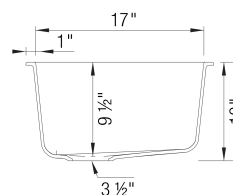

Design and Planning Tips

- Min cabinet size: 36 in

What is included:
Installation instructions
Cut-out template
Limited Lifetime Warranty

Depending on cabinet construction, a different cabinet size may be required. Consult the cabinet manufacturer.