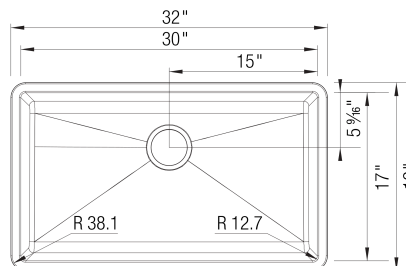

Design and Planning Tips

- Min cabinet size: 36 in

What is included:
Installation instructions
Cut-out template
Limited Lifetime Warranty

Depending on cabinet construction, a different cabinet size may be required. Consult the cabinet manufacturer.