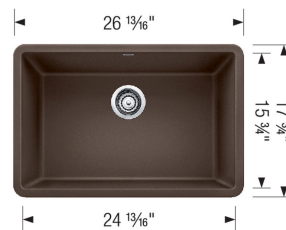

## PRECIS 27 SILGRANIT

### Sink Specifications

Color	SKU
Anthracite	522259
Cinder	522427
Truffle	522432
Metallic Gray	522428
Café	522433
White	522429
Biscuit	522430
Concrete Gray	442890
Coal Black	442930

### Design and Planning Tips

- Min cabinet size: 30 in
- Bowl depth: 8,66 in ( 222.0 mm )

What is included:

Installation instructions

Cut-out template

Limited Lifetime Warranty

Undermount installation only

Minimum cabinet size: 30"

Cut-out Dimensions:

Cut-out Length: 25"

Cut-out Width: 16"

Cut-out Below Counter Depth: 9.45"

Sink Bowl Dimensions:

Sink Bowl Length (left-to-right): 24.81"

Sink Bowl Width (front-to-back): 15.75"

Sink Bowl Depth: 8.66"