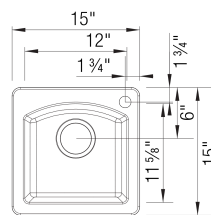

Design and Planning Tips

- Min cabinet size: 15 in

What is included:

Sink clips
Installation instructions
Cut-out template
Limited Lifetime Warranty

Depending on cabinet construction, a different cabinet size may be required. Consult the cabinet manufacturer.