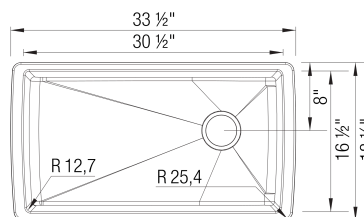

Design and Planning Tips

- Min cabinet size: 36 in

What is included:
Installation instructions
Cut-out template
Limited Lifetime Warranty

Depending on cabinet construction, a different cabinet size may be required. Consult the cabinet manufacturer.