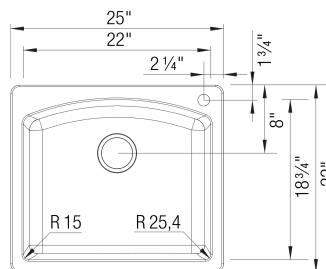

## Design and Planning Tips

- Min cabinet size: 27 in

1 additional knock-out hole

Cubed weight: 87 lbs.