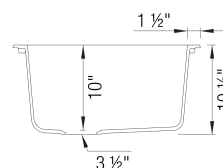

Optional Accessories

Red Alder Wood Cutting Board	440231
Sink Grid	221000
CapFlow Strainer Cover	517666

Warranty

BLANCO offers a limited lifetime warranty on all sinks and faucets, as well as a one-year warranty on all custom accessories.

Code/Standards Compliance

BLANCO sinks and faucets are third-party tested and certified to standards and listed by applicable certification bodies. For more information on individual product listings, contact our office or listing organization.

View our how-to videos to learn more about installing and caring for BLANCO products:
<https://www.blanco.com/us-en/service/how-to-videos/how-to-videos-for-sinks/>

Questions? Contact us today

BLANCO America, Inc.
110 Mount Holly By-Pass
Lumberton, NJ 08048

Phone & Fax
Phone: 888-668-6201
Fax: 609-668-6211

While BLANCO endeavors to provide accurate information, all dimensions are nominal, cannot be guaranteed, and are subject to change or cancellation. BLANCO assumes no responsibility for use of superseded or voided specifications.