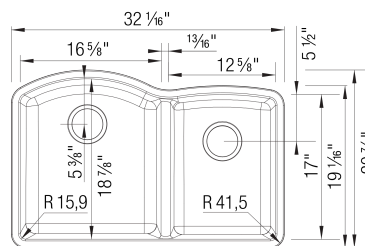

DIAMOND 1³/₄ SILGRANIT

Design and Planning Tips

- Min cabinet size: 36 in

What is included:
Installation instructions
Cut-out template
Limited Lifetime Warranty

Depending on cabinet construction, a different cabinet size may be required. Consult the cabinet manufacturer.

Cubed weight: 111 lbs.