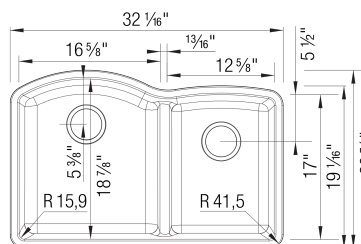

## Design and Planning Tips

- Min cabinet size: 36 in

What is included:  
Installation instructions  
Cut-out template  
Limited Lifetime Warranty

Depending on cabinet construction, a different cabinet size may be required. Consult the cabinet manufacturer.

Cubed weight: 111 lbs.