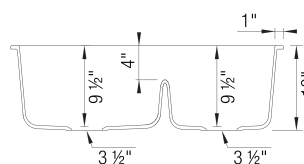

Optional Accessories

Sink Grid	231342
Floating Dish Rack	236431
Sink Grid	220998
Undermount Clips	440851
CapFlow Strainer Cover	517666