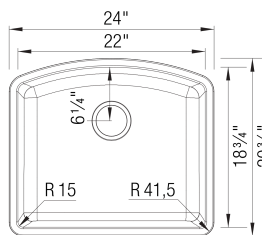

Design and Planning Tips

- Min cabinet size: 27 in

What is included:
Installation instructions
Cut-out template
Limited Lifetime Warranty

Depending on cabinet construction, a different cabinet size may be required. Consult the cabinet manufacturer.