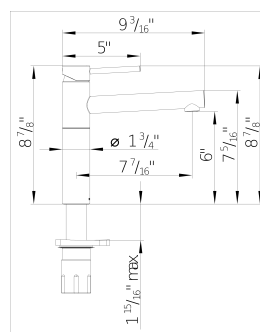

ALTA II PVD

Warranty

BLANCO offers a limited lifetime warranty on all sinks and faucets, as well as a one-year warranty on all custom accessories.

Code/Standards Compliance

BLANCO sinks and faucets are third-party tested and certified to standards and listed by applicable certification bodies. For more information on individual product listings, contact our office or listing organization.

View our how-to videos to learn more about installing and caring for BLANCO products:
<https://www.blanco.com/us-en/service/how-to-videos/how-to-videos-for-sinks/>

Questions? Contact us today

BLANCO America, Inc.
110 Mount Holly By-Pass
Lumberton, NJ 08048

Phone & Fax
Phone: 888-668-6201
Fax: 609-668-6211

While BLANCO endeavors to provide accurate information, all dimensions are nominal, cannot be guaranteed, and are subject to change or cancellation. BLANCO assumes no responsibility for use of superseded or voided specifications.