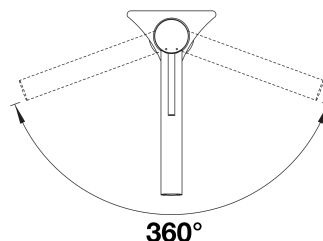

ALTA II PVD

Warranty

BLANCO offers a limited lifetime warranty on all sinks and faucets, as well as a one-year warranty on all custom accessories.

Code/Standards Compliance

BLANCO sinks and faucets are third-party tested and certified to standards and listed by applicable certification bodies. For more information on individual product listings, contact our office or listing organization.

View our how-to videos to learn more about installing and caring for BLANCO products:
<https://www.blanco.com/us-en/service/how-to-videos/how-to-videos-for-sinks/>

Questions? Contact us today

BLANCO America, Inc.
110 Mount Holly By-Pass
Lumberton, NJ 08048

Phone & Fax
Phone: 888-668-6201
Fax: 609-668-6211

While BLANCO endeavors to provide accurate information, all dimensions are nominal, cannot be guaranteed, and are subject to change or cancellation. BLANCO assumes no responsibility for use of superseded or voided specifications.