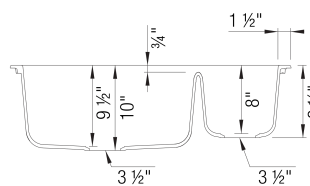

Optional Accessories

Red Alder Wood Cutting Board	440227
Sink Grid	221011
CapFlow Strainer Cover	517666

Warranty

BLANCO offers a limited lifetime warranty on all sinks and faucets, as well as a one-year warranty on all custom accessories.

Code/Standards Compliance

BLANCO sinks and faucets are third-party tested and certified to standards and listed by applicable certification bodies. For more information on individual product listings, contact our office or listing organization.

View our how-to videos to learn more about installing and caring for BLANCO products:
<https://www.blanco.com/us-en/service/how-to-videos/how-to-videos-for-sinks/>

Questions? Contact us today

BLANCO America, Inc.
110 Mount Holly By-Pass
Lumberton, NJ 08048

Phone & Fax
Phone: 888-668-6201
Fax: 609-668-6211

While BLANCO endeavors to provide accurate information, all dimensions are nominal, cannot be guaranteed, and are subject to change or cancellation. BLANCO assumes no responsibility for use of superseded or voided specifications.