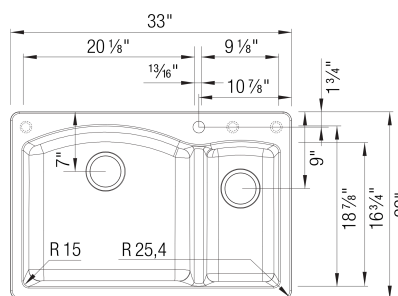

Design and Planning Tips

- Min cabinet size: 36 in

What is included:

Sink clips
Installation instructions
Cut-out template
Limited Lifetime Warranty

Depending on cabinet construction, a different cabinet size may be required. Consult the cabinet manufacturer.