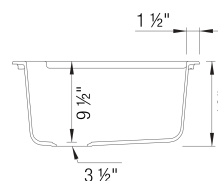

Optional Accessories

Red Alder Wood Cutting Board	440227
Sink Grid	221011
CapFlow Strainer Cover	517666

Warranty

BLANCO offers a limited lifetime warranty on all sinks and faucets, as well as a one-year warranty on all custom accessories.

Code/Standards Compliance

BLANCO sinks and faucets are third-party tested and certified to standards and listed by applicable certification bodies. For more information on individual product listings, contact our office or listing organization.

View our how-to videos to learn more about installing and caring for BLANCO products:
<https://www.blanco.com/us-en/service/how-to-videos/how-to-videos-for-sinks/>

Questions? Contact us today

BLANCO America, Inc.
110 Mount Holly By-Pass
Lumberton, NJ 08048

Phone & Fax
Phone: 888-668-6201
Fax: 609-668-6211

While BLANCO endeavors to provide accurate information, all dimensions are nominal, cannot be guaranteed, and are subject to change or cancellation. BLANCO assumes no responsibility for use of superseded or voided specifications.