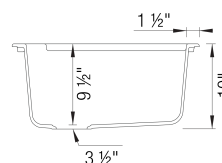

## Design and Planning Tips

- Min cabinet size: 36 in

What is included:

Sink clips  
Installation instructions  
Cut-out template  
Limited Lifetime Warranty

Depending on cabinet construction, a different cabinet size may be required. Consult the cabinet manufacturer.

4 additional knock-out holes

Cubed weight: 111 lbs.