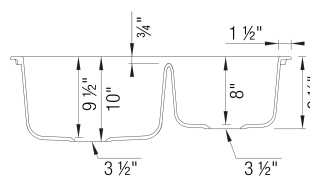

Optional Accessories

Red Alder Wood Cutting Board	440228
Floating Dish Rack	236431
Sink Grid	220998
Sink Grid	231342
CapFlow Strainer Cover	517666

Warranty

BLANCO offers a limited lifetime warranty on all sinks and faucets, as well as a one-year warranty on all custom accessories.

Code/Standards Compliance

BLANCO sinks and faucets are third-party tested and certified to standards and listed by applicable certification bodies. For more information on individual product listings, contact our office or listing organization.

View our how-to videos to learn more about installing and caring for BLANCO products:
<https://www.blanco.com/us-en/service/how-to-videos/how-to-videos-for-sinks/>

Questions? Contact us today

BLANCO America, Inc.
110 Mount Holly By-Pass
Lumberton, NJ 08048

Phone & Fax
Phone: 888-668-6201
Fax: 609-668-6211

While BLANCO endeavors to provide accurate information, all dimensions are nominal, cannot be guaranteed, and are subject to change or cancellation. BLANCO assumes no responsibility for use of superseded or voided specifications.