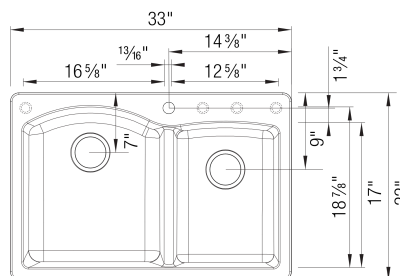

## DIAMOND 1<sup>3</sup>/<sub>4</sub> Dual Mount SILGRANIT

## Design and Planning Tips

- Min cabinet size: 36 in

What is included:

Sink clips  
Installation instructions  
Cut-out template  
Limited Lifetime Warranty

Depending on cabinet construction, a different cabinet size may be required. Consult the cabinet manufacturer.

4 additional knock-out holes

Cubed weight: 111 lbs.