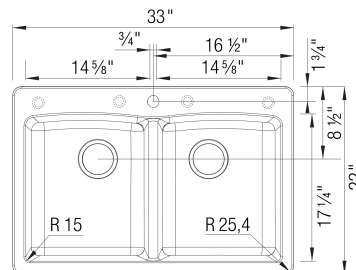

### Design and Planning Tips

- Min cabinet size: 36 in

What is included:

Sink clips  
Installation instructions  
Cut-out template  
Limited Lifetime Warranty

Depending on cabinet construction, a different cabinet size may be required. Consult the cabinet manufacturer.

4 additional knock-out holes  
Cubed weight: 111 lbs.