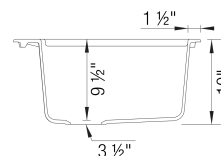

### Design and Planning Tips

- Min cabinet size: 36 in

What is included:

Sink clips  
Installation instructions  
Cut-out template  
Limited Lifetime Warranty

Depending on cabinet construction, a different cabinet size may be required. Consult the cabinet manufacturer.

4 additional knock-out holes  
Cubed weight: 111 lbs.