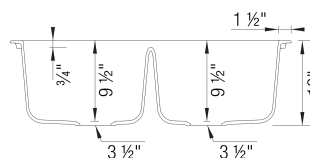

### Design and Planning Tips

- Min cabinet size: 36 in

What is included:

Sink clips  
Installation instructions  
Cut-out template  
Limited Lifetime Warranty

Depending on cabinet construction, a different cabinet size may be required. Consult the cabinet manufacturer.

4 additional knock-out holes  
Cubed weight: 111 lbs.