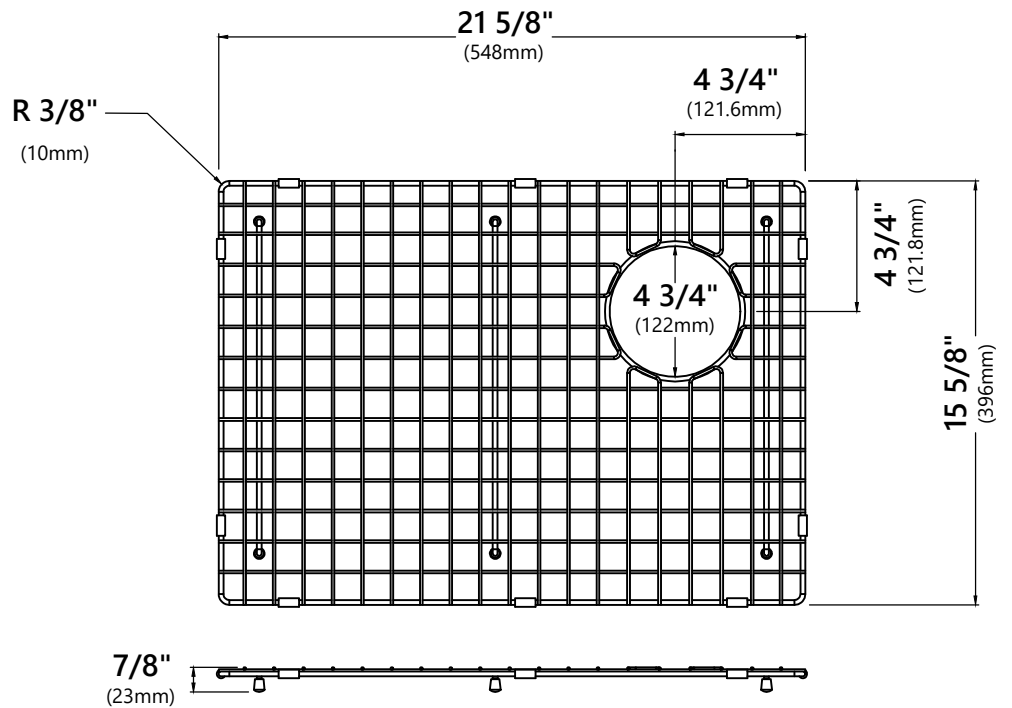

Warranty

Kraus One Year Limited Warranty

see website for details www.kraususa.com