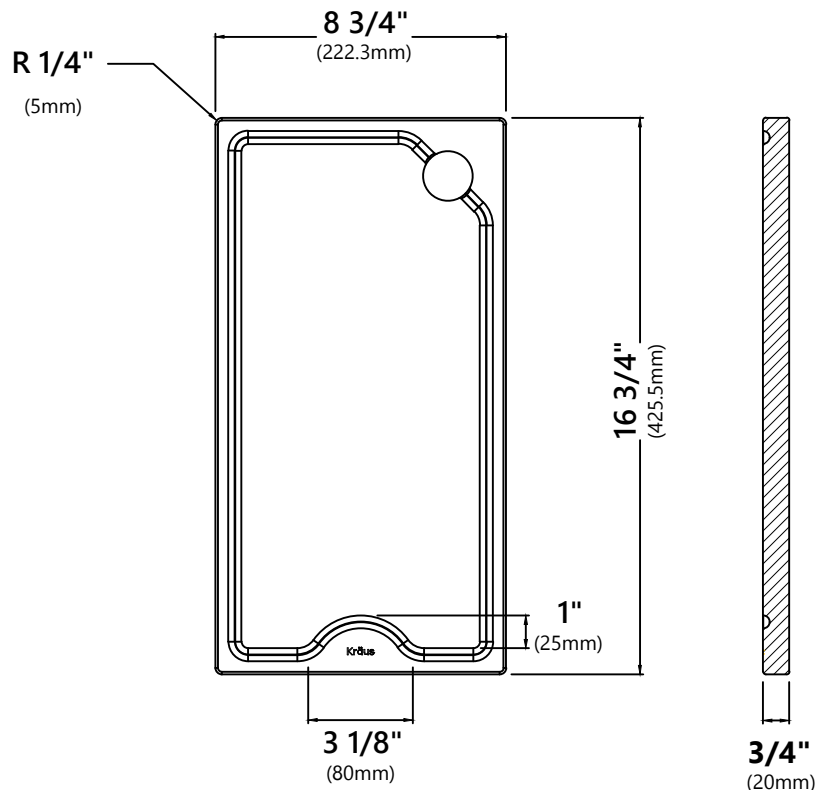

ST-1

Stainless Steel Kitchen Sink Strainer

Strainer Dimensions

Overall Dimensions: $\phi 4 \frac{1}{2}''$ x $3 \frac{3}{4}''$

Features

- Premium Stainless Steel construction
- Fits Standard $3 \frac{1}{2}''$ or $4''$ Drain Opening
- Open/Close Stopper Prevents Debris from Clogging Drain Pipe

Overall Dimensions: 16 3/4" x 8 3/4" x 3/4"

Features

- Designed to Use Over the Sink and On the Counter
- Outer Groove Traps Liquids to Prevent Messy Counter
- BPA-free and FDA-approved
- Included with KWU111-23 kitchen sink

NOTE: Each piece may feature unique color variations

Warranty

Kraus One Year Limited Warranty

see website for details www.kraususa.com

KBG-UN1-24

Stainless Steel Kitchen Sink Bottom Grid

Grid Dimensions

Overall Dimensions: 21 5/8" x 15 5/8" x 7/8"