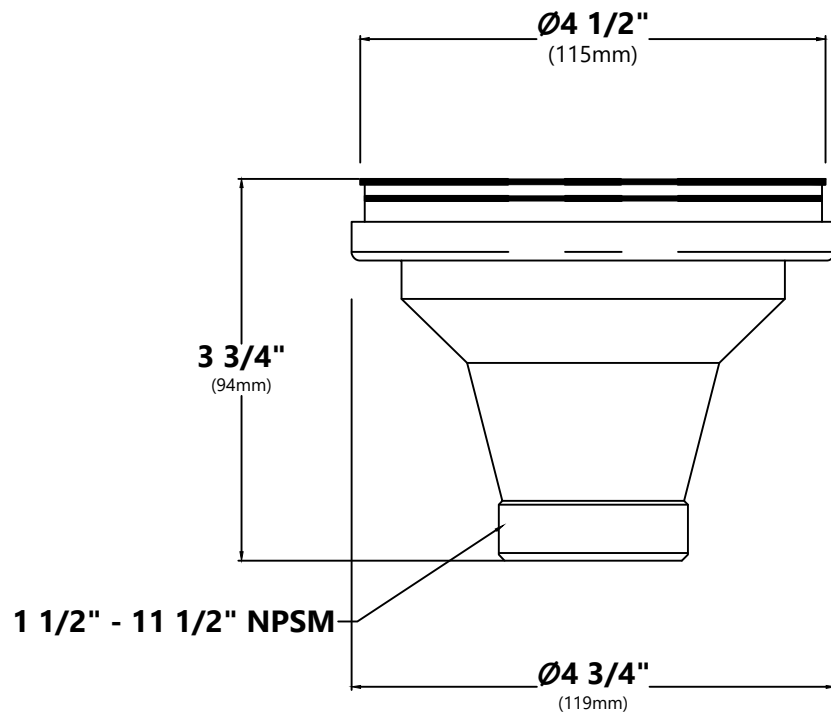

ST-1

Stainless Steel Kitchen Sink Strainer

Strainer Dimensions

Overall Dimensions: $\phi 4 \frac{1}{2}''$ x $3 \frac{3}{4}''$

Features

- Premium Stainless Steel construction
- Fits Standard $3 \frac{1}{2}''$ or $4''$ Drain Opening
- Open/Close Stopper Prevents Debris from Clogging Drain Pipe

Available Finishes

- Stainless Steel

Warranty

Kraus 1 Year Limited Warranty

see website for details www.kraususa.com

STC-2 Removable Decorative Drain Cover

Drain Cap Dimensions

Overall Dimensions: $\varnothing 4\ 1/2"$ x $5/8"$

Overall Dimensions: 16 3/4" x 8 3/4" x 3/4"

Features

- Designed to Use Over the Sink and On the Counter
- Outer Groove Traps Liquids to Prevent Messy Counter
- BPA-free and FDA-approved
- Included with KWU111-23 kitchen sink

NOTE: Each piece may feature unique color variations

Warranty

Kraus One Year Limited Warranty

see website for details www.kraususa.com

KBG-UN1-24

Stainless Steel Kitchen Sink Bottom Grid

Grid Dimensions

Overall Dimensions: 21 5/8" x 15 5/8" x 7/8"