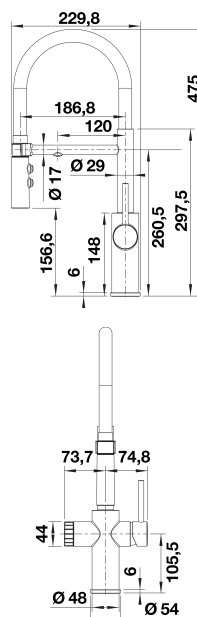

Faucet Specifications

Color	SKU
Chrome	442990

Product Features

- Pull-down, insulated handspray with dual selectable spray patterns
- 360° swivel provides extended range
- Flexible silicone hose provides optimal range of motion
- Patented aerator for reduced scaling and easy cleaning
- Ceramic disc cartridge
- 1.5 GPM (Gallons Per Minute) flow rate
- Filter not included

CATRIS FLEXO Filter Metal Finish

Warranty

BLANCO offers a limited lifetime warranty on all sinks and faucets, as well as a one-year warranty on all custom accessories.

Code/Standards Compliance

BLANCO sinks and faucets are third-party tested and certified to standards and listed by applicable certification bodies. For more information on individual product listings, contact our office or listing organization.

View our how-to videos to learn more about installing and caring for BLANCO products:
<https://www.blanco.com/us-en/service/how-to-videos/how-to-videos-for-sinks/>

Questions? Contact us today

BLANCO America, Inc.
110 Mount Holly By-Pass
Lumberton, NJ 08048

Phone & Fax
Phone: 888-668-6201
Fax: 609-668-6211

While BLANCO endeavors to provide accurate information, all dimensions are nominal, cannot be guaranteed, and are subject to change or cancellation. BLANCO assumes no responsibility for use of superseded or voided specifications.