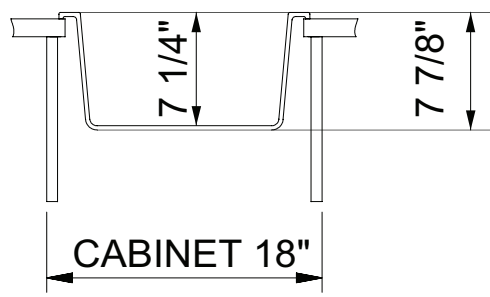

NOTES: Refer to installation instructions supplied with kitchen sink for undermount, or drop-in installations. Templates and installation kits provided with the sink.

CAUTION: Sink is heavy! Installer must provide adequate reinforcement for all load-bearing supports in accordance with installation instructions supplied with kitchen sink. Fittings included with the fixture and must be used as directed.

IMPORTANT: Dimensions of fixtures are nominal and may vary within the range of tolerance established by ANSI standards. These measurements are subject to change or cancellation. No responsibility is assumed for use of superseded or voided pages.