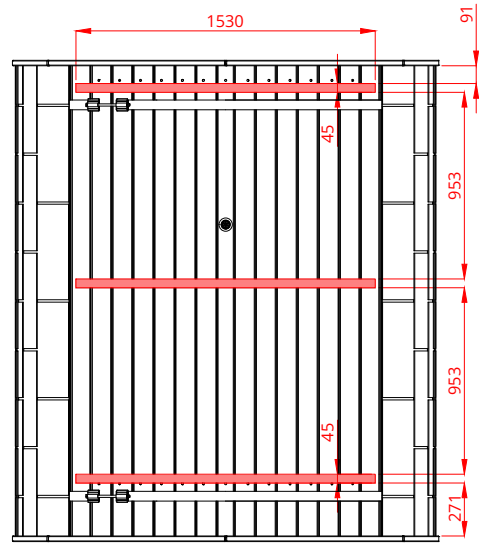

Round Cube MINI 2.4

Scale 1:40

Bottom view

Front view

Back view