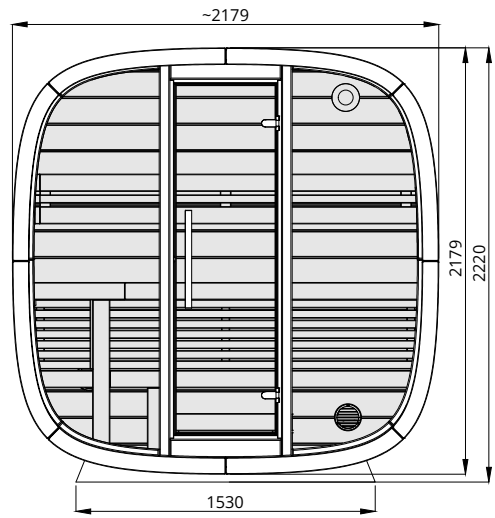

Round Cube MINI 2.4

Scale 1:40

Bottom view

Front view

Back view