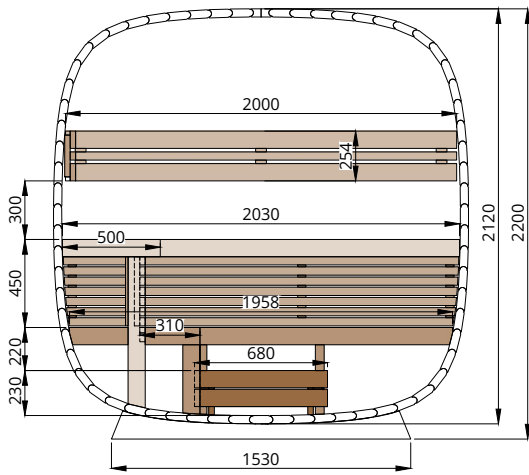

Round Cube MINI 2.4

Scale 1:40

Bottom view

Front view

Back view