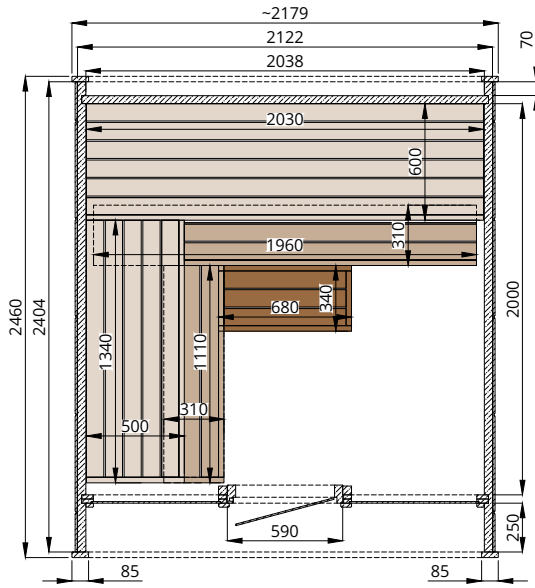

Round Cube MINI 2.4

Scale 1:40

Bottom view

Front view

Back view