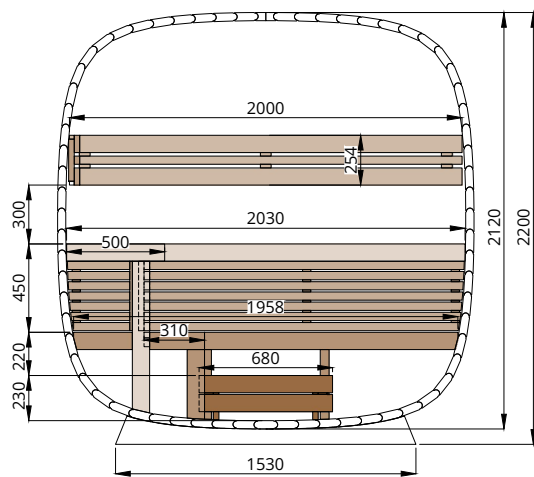

Round Cube MINI 2.0

Scale 1:40

Bottom view

Front view

Back view