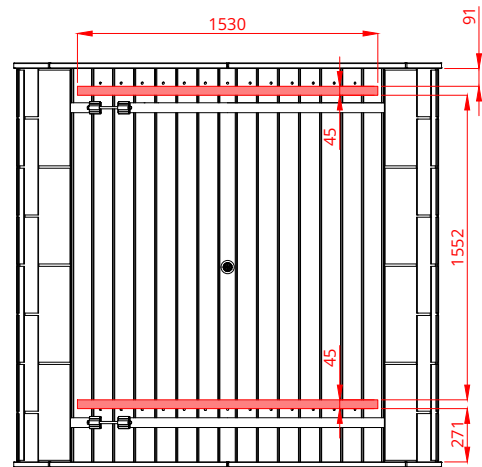

Round Cube MINI 2.0

Scale 1:40

Bottom view

Front view

Back view