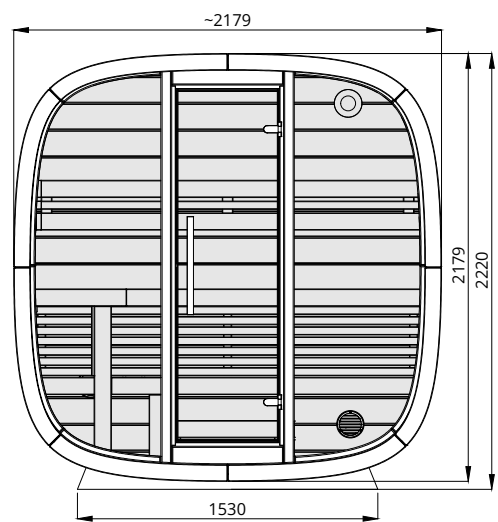

Round Cube MINI 2.0

Scale 1:40

Bottom view

Front view

Back view