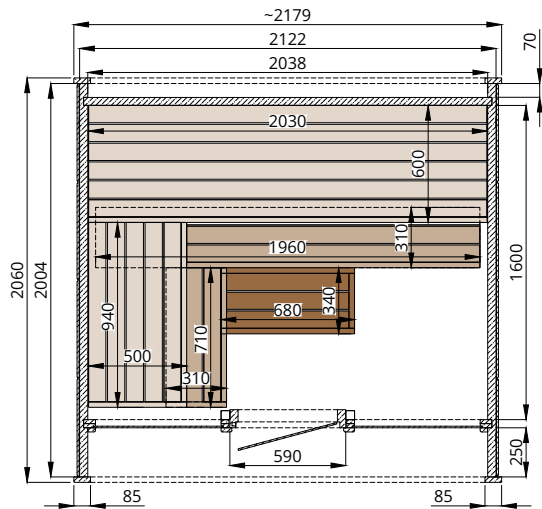

Round Cube MINI 2.0

Scale 1:40

Bottom view

Front view

Back view