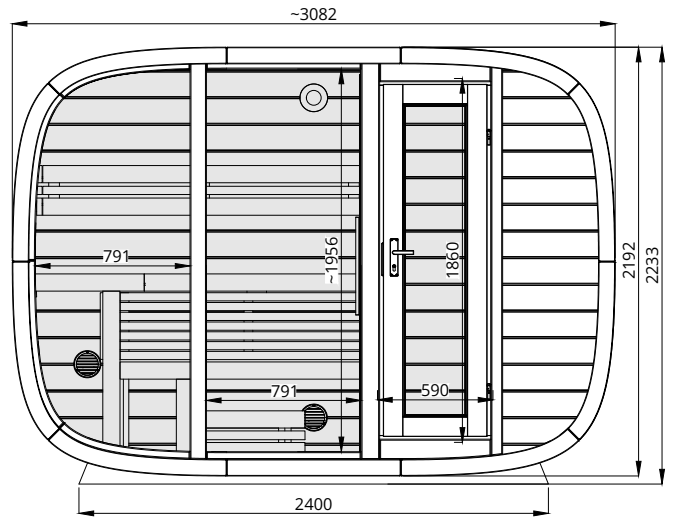

Round Cube DOUBLE 2.4

Scale 1:40

Bottom view

Front view

Back view