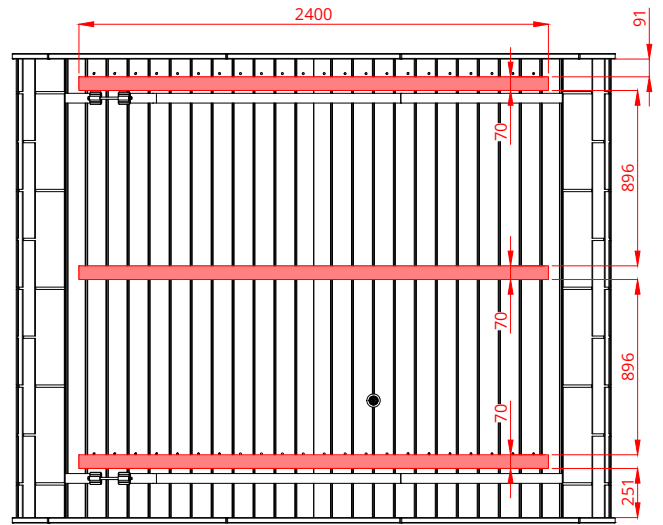

Round Cube DOUBLE 2.4

Scale 1:40

Bottom view

Front view

Back view