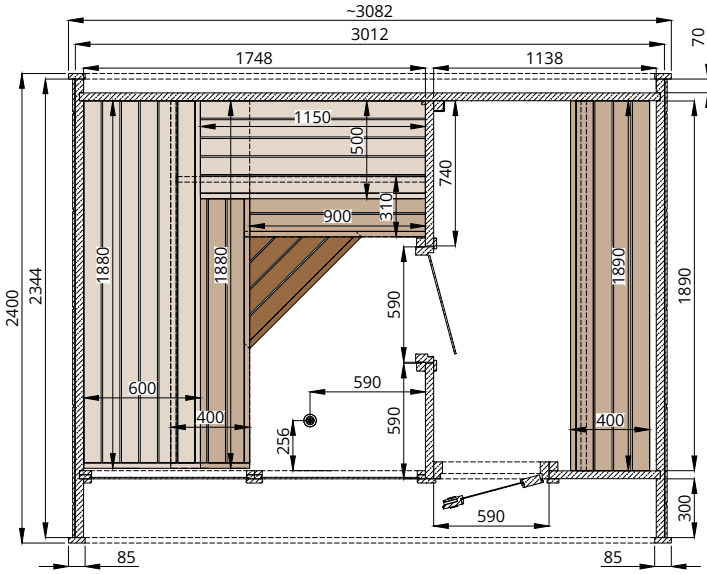

Round Cube DOUBLE 2.4

Scale 1:40

Bottom view

Front view

Back view