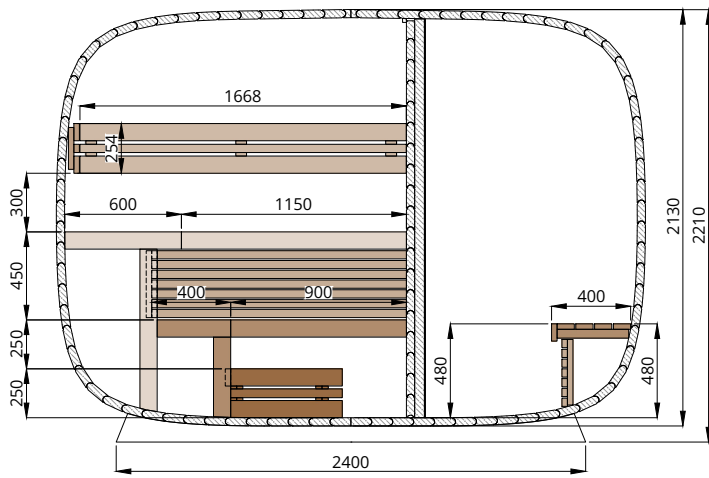

Round Cube DOUBLE 2.4

Scale 1:40

Bottom view

Front view

Back view