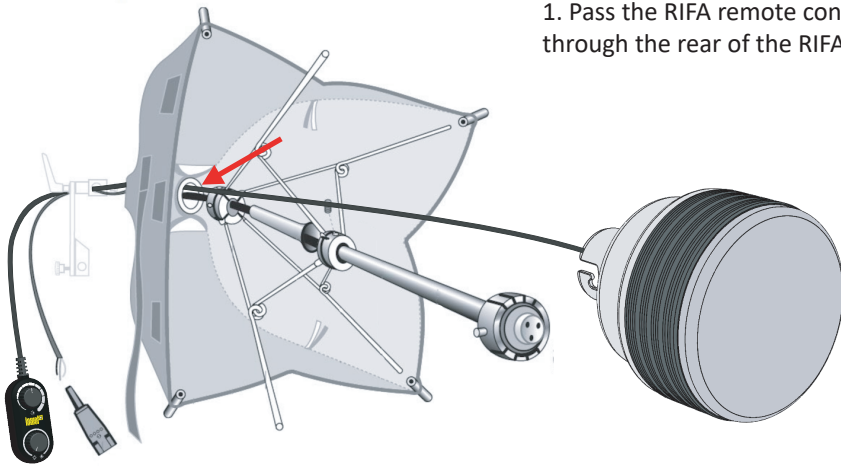

RIFAUPG-LEDBULB
RIFA LED UPGRADE 80W BULB

Initial Setup

1. Pass the RIFA remote control through the rear of the RIFA soft box.

2. Index the bulb so the large slot on the socket of the bulb lines up with the large pin on the lamp plug.

Push the bulb onto the plug and twist to install.

!CAUTION!
BULB WILL BE HOT AFTER USE.
ALLOW TO COMPLETELY COOL
BEFORE REMOVING

Specifications:

Voltage: 100 - 240V
Frequency: 50/60 Hz
Wattage: 80W
Color Temperature Range: 2700K - 6250K

CONTINUED ON REVERSE SIDE

Remote Control

*Unit includes hook and loop cable strap.

Accessories:

RIFAUPG-55DIFF - RIFA 55 LED Upgrade Diffuser
RIFAUPG-66DIFF - RIFA 66 LED Upgrade Diffuser
RIFAUPG-88DIFF - RIFA 88 LED Upgrade Diffuser