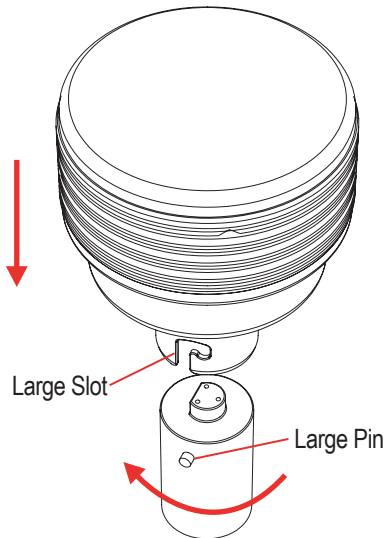

RIFAUPG-LEDBULB
RIFA LED UPGRADE 80W BULB

Initial Setup

1. Pass the RIFA remote control through the rear of the RIFA soft box.

2. Index the bulb so the large slot on the socket of the bulb lines up with the large pin on the lamp plug.

Push the bulb onto the plug and twist to install.

!CAUTION!
BULB WILL BE HOT AFTER USE.
ALLOW TO COMPLETELY COOL
BEFORE REMOVING

Specifications:

Voltage: 100 - 240V
Frequency: 50/60 Hz
Wattage: 80W
Color Temperature Range: 2700K - 6250K

CONTINUED ON REVERSE SIDE

Remote Control

*Unit includes hook and loop cable strap.

Accessories:

RIFAUPG-55DIFF - RIFA 55 LED Upgrade Diffuser
RIFAUPG-66DIFF - RIFA 66 LED Upgrade Diffuser
RIFAUPG-88DIFF - RIFA 88 LED Upgrade Diffuser