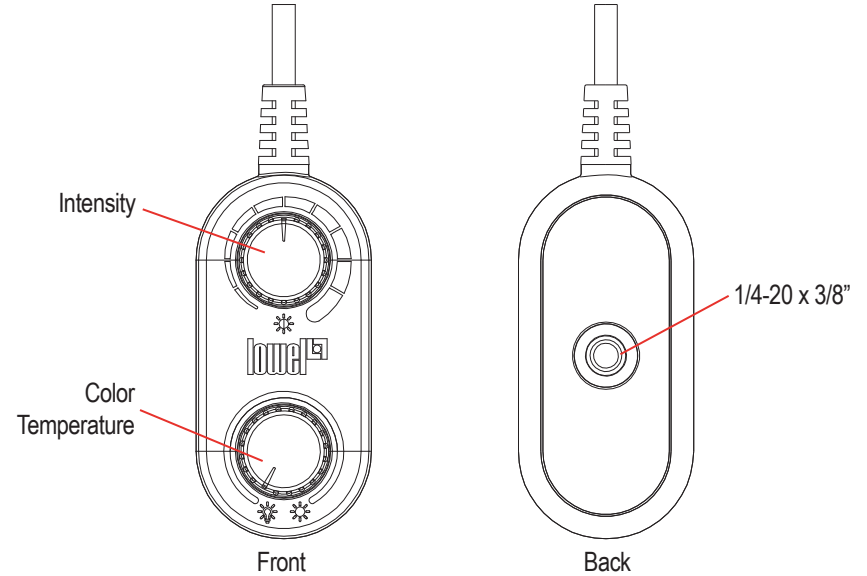

RIFAUPG-LEDBULB
RIFA LED UPGRADE 80W BULB

Initial Setup

1. Pass the RIFA remote control through the rear of the RIFA soft box.

2. Index the bulb so the large slot on the socket of the bulb lines up with the large pin on the lamp plug.

Push the bulb onto the plug and twist to install.

!CAUTION!
BULB WILL BE HOT AFTER USE.
ALLOW TO COMPLETELY COOL
BEFORE REMOVING

Specifications:

Voltage: 100 - 240V
Frequency: 50/60 Hz
Wattage: 80W
Color Temperature Range: 2700K - 6250K

CONTINUED ON REVERSE SIDE

Remote Control

*Unit includes hook and loop cable strap.

Accessories:

RIFAUPG-55DIFF - RIFA 55 LED Upgrade Diffuser
RIFAUPG-66DIFF - RIFA 66 LED Upgrade Diffuser
RIFAUPG-88DIFF - RIFA 88 LED Upgrade Diffuser