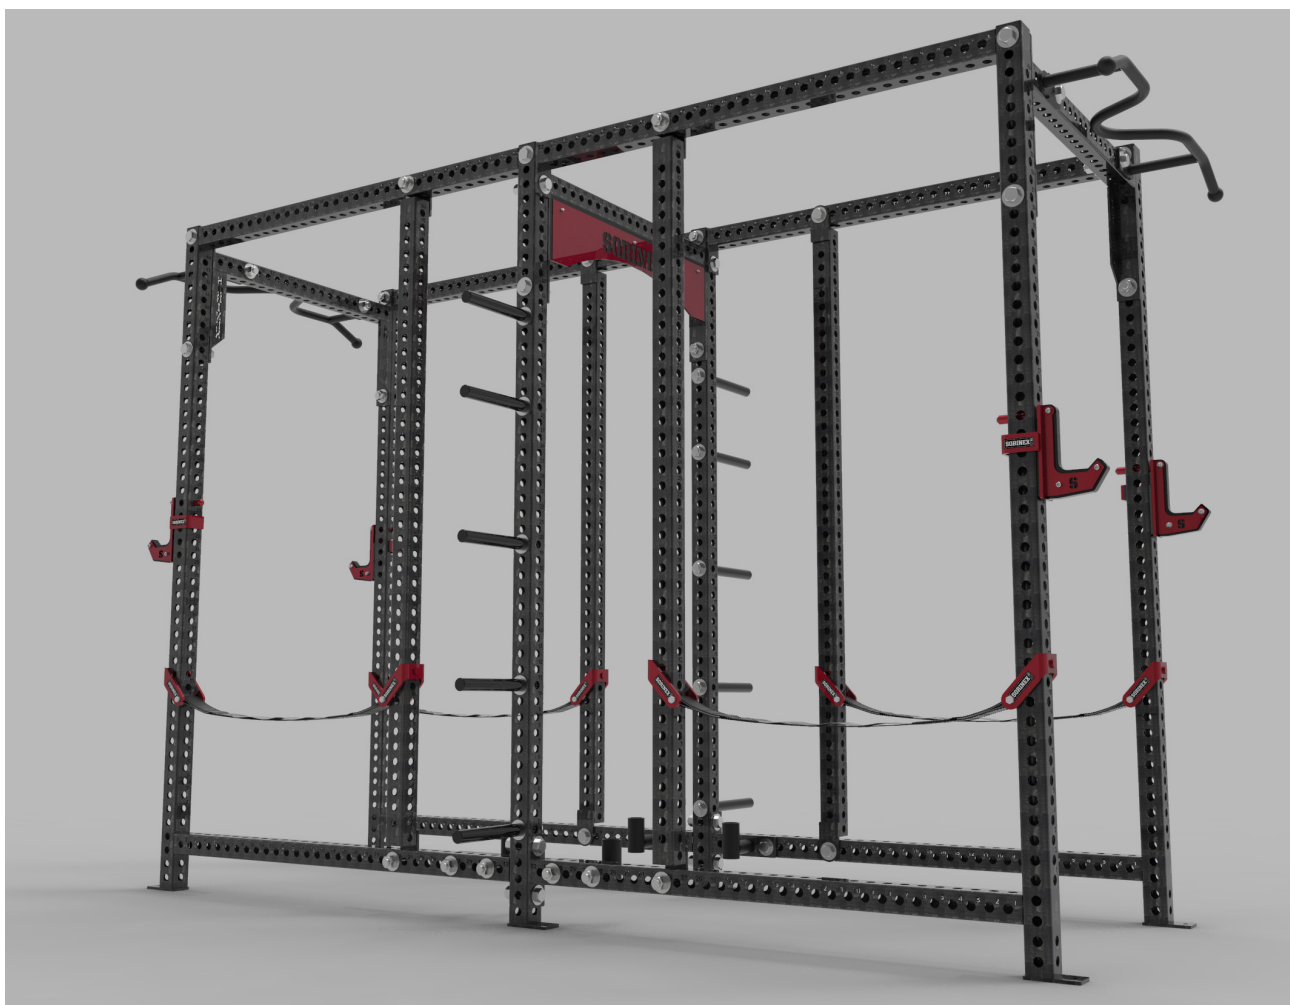

BASE CAMP™ DOUBLE FULL RACK

DESCRIPTION

The Sorinex Base Camp rack is our premiere rack offering, made by professionals for professionals. It is the pinnacle of our history and beginning of our future. The Base Camp rack design and name represents the start of your training journey. An industry first 4-way hole design boasts 1,184 total holes offering limitless training opportunities. Built with expansion in mind, not replacement. As you grow, the Base Camp rack grows with you via new attachments, customizable storage, bridges, and outriggers. Long gone are the days of wasted iron and dollars simply because of changing training philosophies. The Base Camp rack is the most versatile rack every created. Allowing more people than ever to train at one station, increasing the carrying capacity of your facility. The configurations and adjustments are endless, limited only by your creativity. Forever changed is the world available to strength practitioners.

FEATURES

- First 4-Way Hole Design
- Numbered Holes
- 3" x 3" Welded Rack Sides
- 11 Gauge Steel
- 1" Bolt Fasteners
- Custom Logo Options

INCLUDES

- Base Camp Half Rack Add-On
- Sandwich Style J-Hooks (2 Pair)
- Safety Straps (2 Pair)
- Batwing Pull-Up (2)
- Full Arch w/ Custom Logo
- Single Bar Storage (4)
- Permanent Urethane Pins (10)

DEPTH

140.88"

WIDTH

47"

HEIGHT

101.62"