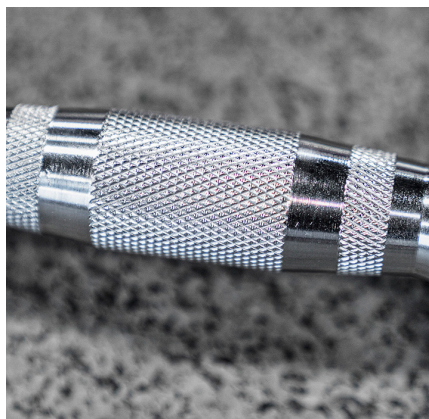

RUBBER HEX DUMBBELL

The Sorinex Rubber Hex Dumbbell is a heavy-duty rubber encased dumbbell with a chrome plated handle. The heavy-duty rubber minimizes noise and helps limit damage to your dumbbells and flooring. The dumbbells are sold in pairs and go from 5-100 lbs in 5 lb increments and are also available in sets of 5-50 lb, 55-100 lb, and 5-100lb.

SPECIFICATIONS

WEIGHT	5-100 LBS
TOLERANCE	+ / - 3%
HANDLE DIAMETER	25MM (5 LB, 10 LB) 35MM (ABOVE 10LB)
HEAD MATERIAL	HEAVY-DUTY RUBBER
HANDLE MATERIAL	CHROME PLATED

FEATURES

HEAVY-DUTY RUBBER

CHROME PLATED HANDLE
WITH LIGHT KNURL