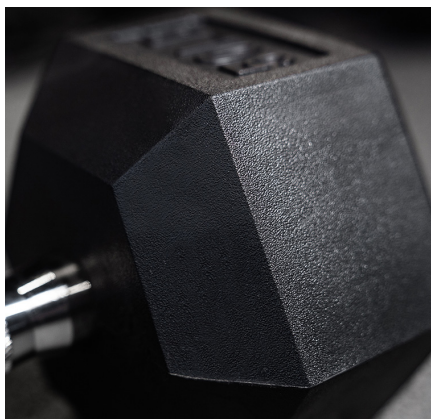

RUBBER HEX DUMBBELL

The Sorinex Rubber Hex Dumbbell is a heavy-duty rubber encased dumbbell with a chrome plated handle. The heavy-duty rubber minimizes noise and helps limit damage to your dumbbells and flooring. The dumbbells are sold in pairs and go from 5-100 lbs in 5 lb increments and are also available in sets of 5-50 lb, 55-100 lb, and 5-100lb.

SPECIFICATIONS

WEIGHT	5-100 LBS
TOLERANCE	+ / - 3%
HANDLE DIAMETER	25MM (5 LB, 10 LB) 35MM (ABOVE 10LB)
HEAD MATERIAL	HEAVY-DUTY RUBBER
HANDLE MATERIAL	CHROME PLATED

FEATURES

HEAVY-DUTY RUBBER

CHROME PLATED HANDLE
WITH LIGHT KNURL