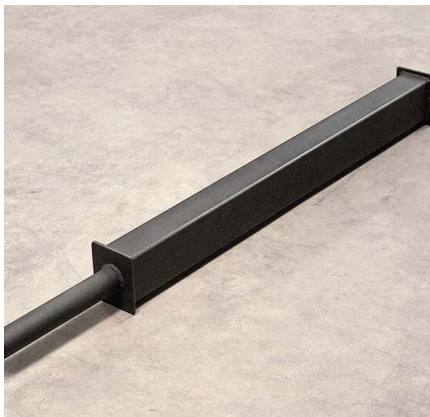

SAXON BAR

The Sorinex Saxon Bar is the ultimate pinch grip bar. Two grip widths to work narrow and wide pinching, taxing not only the fingers but the thumb, as well. A bar that strongman legend Arthur Saxon would have been proud of.

SPECIFICATIONS

LENGTH	89"
WEIGHT	44 LBS
DIAMETER	57 LBS
SLEEVE LENGTH	62 LBS
BRUSHING/ BEARING	110 LBS
FINISH	Raw or Black Texture Powder

FEATURES

3" GRIP

4" GRIP

ACCEPTS ANY STANDARD
OLYMPIC BARBELL PLATE