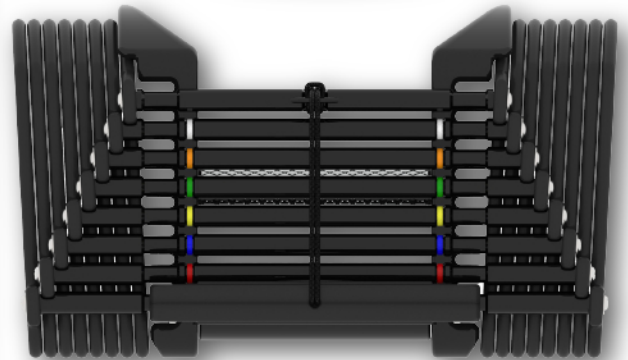

POWERBLOCK®

COMMERCIAL DUMBBELLS

PRO 50 COMMERCIAL

The PowerBlock Pro 50 adjustable dumbbells are the most compact and versatile 50 pound dumbbells to ever grace the worlds best professional strength training environments. With unmatched value you can have 9 pairs of dumbbells in the space of 1. That's over 500 lbs. of weights in less than 2 sqft., so its perfect for personal training or group strength. The new handle has 50% more space and is complemented with a knurled steel grip for control and comfort. The modern aesthetics and sleek design can be upgraded with optional custom decals that display your logo so it's a perfect match for any facility. Athletes of all ages and disciplines will be excited to take it to the next level knowing their equipment is designed for and used by the worlds best.

SPECS:

- Weight range of 10-50 lbs per hand in 5 lb increments
- Replaces 9 pairs or 540 lbs of free weights in the space of just 1 pair
- Takes up less than 2 square feet of space
- Increments: 10, 15, 20, 25, 30, 35, 40, 45 and 50 lbs per hand
- Urethane coated steel weight plates for smooth & quiet performance
- Includes two 10 pound handles with knurled steel grips

SHIPPING:

- Ships with stands assembled
- Pallet quantity 8
- Single units would ship ground with unassembled stands