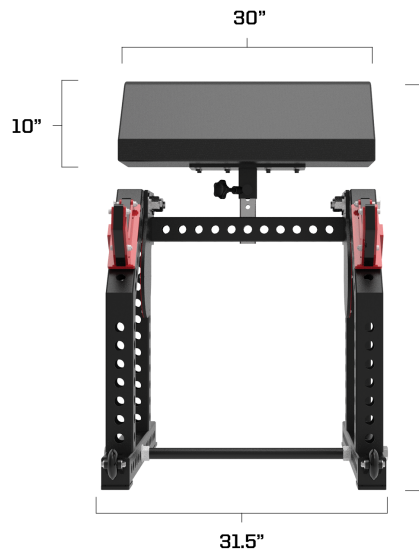

STANDING PREACHER CURL

The Sorinex Preacher Curl can be utilized for a number of curling exercises. The adjustable pad and bar (with optional J-Hook upgrade) configurations make it a great option for people of all builds. The urethane wheels allow for easy mobility and the double-stitched premium naugahyde leather pad allows for comfort during use.

DEPTH	40.75"
WIDTH	31.5"
HEIGHT	44" - 52"
PAD HEIGHT	10"
PAD WIDTH	30"
PAD ANGLE	45 DEGREES
UPHOLSTERY	DOUBLE-STITCHED PREMIUM NAUGAHYDE LEATHER
WHEELS	URETHANE

SHOWN WITH J-HOOK UPGRADE

ADJUSTABLE PAD HEIGHT (9 HOLES)

ADJUSTABLE BAR POSITION
WITH OPTIONAL J-HOOKS

DOUBLE-STITCHED PREMIUM
NAUGAHYDE LEATHER

BRANDED LOGO PLATES AVAILABLE

URETHANE WHEELS FOR EASE OF MOVEMENT

SORINEX ATTACHMENT COMPATIBLE

44"-52" ADJUSTABLE HEIGHT