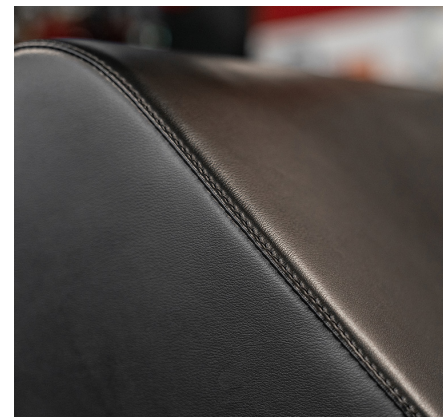

STANDING PREACHER CURL

The Sorinex Preacher Curl can be utilized for a number of curling exercises. The adjustable pad and bar (with optional J-Hook upgrade) configurations make it a great option for people of all builds. The urethane wheels allow for easy mobility and the double-stitched premium naugahyde leather pad allows for comfort during use.

DEPTH	40.75"
WIDTH	31.5"
HEIGHT	44" - 52"
PAD HEIGHT	10"
PAD WIDTH	30"
PAD ANGLE	45 DEGREES
UPHOLSTERY	DOUBLE-STITCHED PREMIUM NAUGAHYDE LEATHER
WHEELS	URETHANE

SHOWN WITH J-HOOK UPGRADE

ADJUSTABLE PAD HEIGHT (9 HOLES)

ADJUSTABLE BAR POSITION
WITH OPTIONAL J-HOOKS

DOUBLE-STITCHED PREMIUM
NAUGAHYDE LEATHER

BRANDED LOGO PLATES AVAILABLE

URETHANE WHEELS FOR EASE OF MOVEMENT

SORINEX ATTACHMENT COMPATIBLE

44"-52" ADJUSTABLE HEIGHT