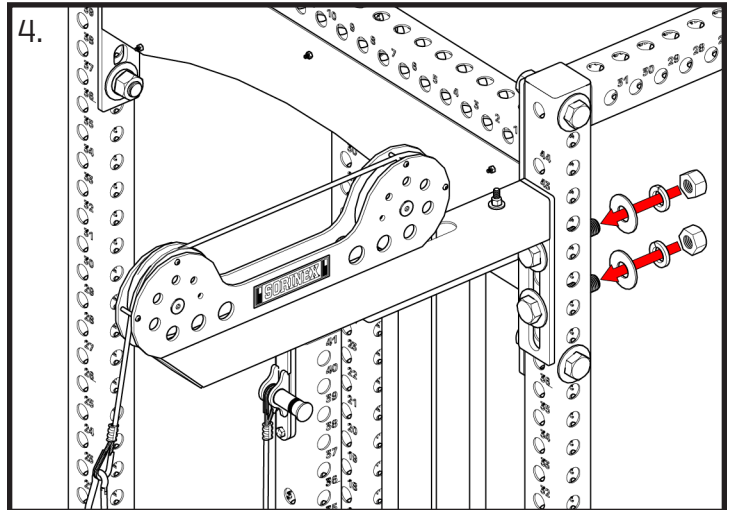

ITEM NO.	PartNo	DESCRIPTION	QTY.
1	004252	Lat Pull - Low Row - Bolt On Seat	1
2	000966	Lat Pull - Low Row - Adjustable Foot Post	1
3	000963	Lat Pull - Low Row - Adjustable Thigh Post	1
4	002295	UMax 3D Rotational; 48" Lat Pull Bar	1
5	000513	1/2-13 x 1" Gr5 Hex CS, Zinc	1
6	000918	1/2-13 Nylon Insert Jam Nut, Zinc	1
7	002294	UMax 3D Rotational Low Row Handle	1
8	000113	1/2" USS FW, Zinc	1

1.

START BY REMOVING PACKAGING MATERIAL AND BOXES FROM PALLET.

2.

TEAM LIFT LAT PULL TO STANDING POSITION.

Sorinex Exercise Equipment | 193 Litton Drive | Lexington, SC 29073 | 1-877-SORINEX | info@sorinex.com
 THE INFORMATION CONTAINED IN THIS DRAWING IS THE SOLE PROPERTY OF SORINEX INC.
 ANY REPRODUCTION IN PART OR AS A WHOLE WITHOUT THE WRITTEN PERMISSION OF SORINEX INC. IS PROHIBITED.

ALIGN LAT PULL TO RACK.

SECURE TOP AND BOTTOM FLANGE WITH TWO EACH 1" HARDWARE.

ALIGN LAT PULL SEAT TO BASE. (AS SHOWN)

LOOSEN PULLEY BOLT IF NECESSARY. (TIGHTEN AFTER SEAT INSTALLATION)

USING TWO 3/4" WRENCHES SECURE SEAT WITH HARWARE. (AS SHOWN)