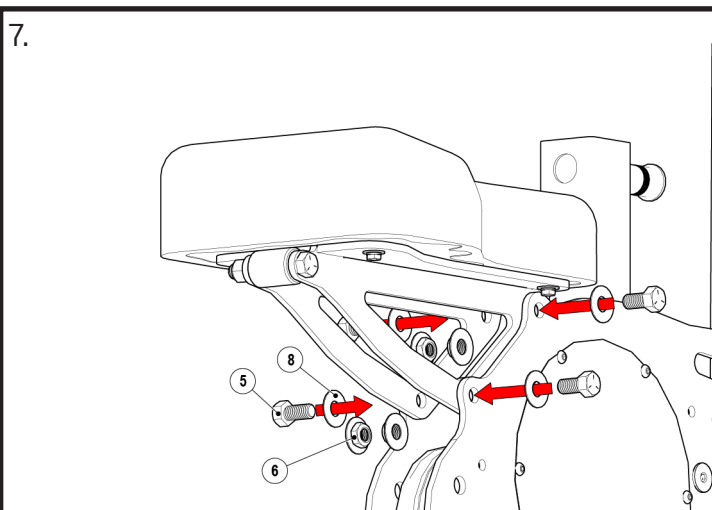

ALIGN LAT PULL TO RACK.

SECURE TOP AND BOTTOM FLANGE WITH TWO EACH 1" HARDWARE.

ALIGN LAT PULL SEAT TO BASE. (AS SHOWN)

LOOSEN PULLEY BOLT IF NECESSARY. (TIGHTEN AFTER SEAT INSTALLATION)

USING TWO 3/4" WRENCHES SECURE SEAT WITH HARWARE. (AS SHOWN)