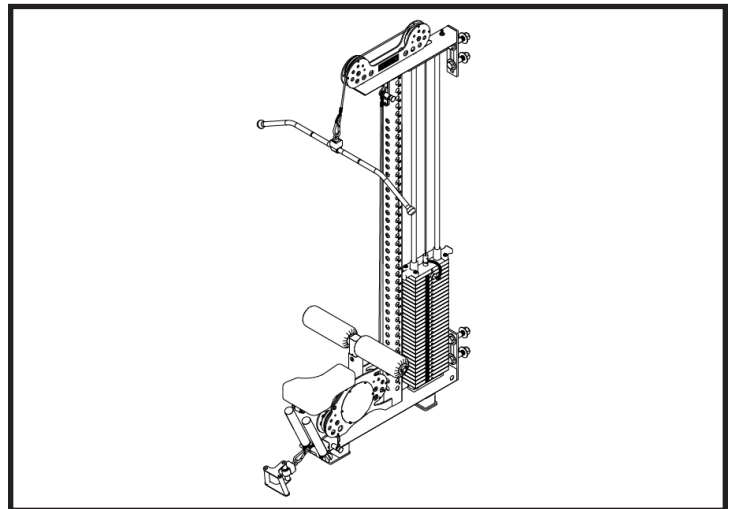

Lat Pull - Low Row Machine

ASSEMBLY INSTRUCTIONS

Tools needed:

- 1/2" WRENCHS
- 3/4" WRENCHS

DISCLAIMER:

RESISTANCE TRAINING, GYMNASTICS TRAINING, AND ACTIVITIES AT HEIGHT ARE POTENTIALLY DANGEROUS AND MAY LEAD TO SEVERE INJURY OR EVEN DEATH. THIS EQUIPMENT MUST BE USED BY COMPETENT AND RESPONSIBLE PERSONS OR UNDER THE GUIDANCE AND SUPERVISION OF COMPETENT PERSONS. BE SURE YOU ARE VERSED IN PROPER TECHNIQUE AND METHODS BEFORE USING ANY EQUIPMENT. THE USER ASSUMES ALL RISKS AND RESPONSIBILITIES FOR ALL DAMAGE, INJURY OR DEATH WHICH MAY OCCUR DURING INCORRECT USE OF THIS EQUIPMENT. SORINEX BEARS NO LIABILITY ABOVE REPLACEMENT VALUE OF THE EQUIPMENT IN QUESTION.

ITEM NO.	PartNo	DESCRIPTION	QTY.
1	004252	Lat Pull - Low Row - Bolt On Seat	1
2	000966	Lat Pull - Low Row - Adjustable Foot Post	1
3	000963	Lat Pull - Low Row - Adjustable Thigh Post	1
4	002295	UMax 3D Rotational; 48" Lat Pull Bar	1
5	000513	1/2-13 x 1" Gr5 Hex CS, Zinc	1
6	000918	1/2-13 Nylon Insert Jam Nut, Zinc	1
7	002294	UMax 3D Rotational Low Row Handle	1
8	000113	1/2" USS FW, Zinc	1