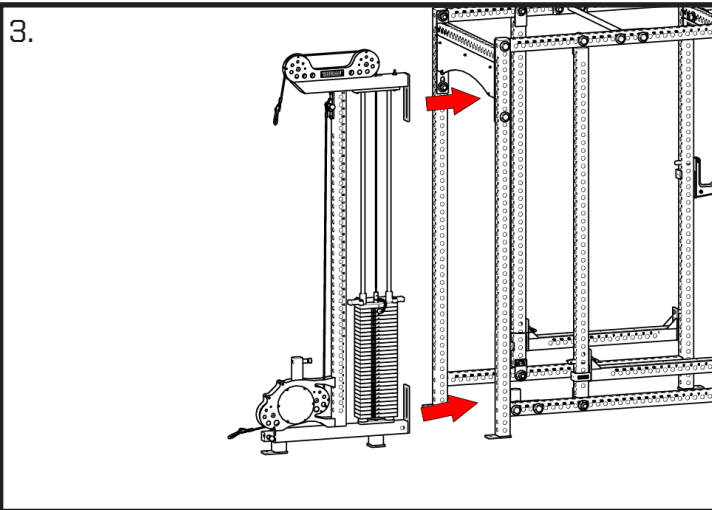

Lat Pull - Low Row Machine

ASSEMBLY INSTRUCTIONS

Tools needed:

- 1/2" WRENCHS
- 3/4" WRENCHS

DISCLAIMER:

RESISTANCE TRAINING, GYMNASTICS TRAINING, AND ACTIVITIES AT HEIGHT ARE POTENTIALLY DANGEROUS AND MAY LEAD TO SEVERE INJURY OR EVEN DEATH. THIS EQUIPMENT MUST BE USED BY COMPETENT AND RESPONSIBLE PERSONS OR UNDER THE GUIDANCE AND SUPERVISION OF COMPETENT PERSONS. BE SURE YOU ARE VERSED IN PROPER TECHNIQUE AND METHODS BEFORE USING ANY EQUIPMENT. THE USER ASSUMES ALL RISKS AND RESPONSIBILITIES FOR ALL DAMAGE, INJURY OR DEATH WHICH MAY OCCUR DURING INCORRECT USE OF THIS EQUIPMENT. SORINEX BEARS NO LIABILITY ABOVE REPLACEMENT VALUE OF THE EQUIPMENT IN QUESTION.

ITEM NO.	PartNo	DESCRIPTION	QTY.
1	004252	Lat Pull - Low Row - Bolt On Seat	1
2	000966	Lat Pull - Low Row - Adjustable Foot Post	1
3	000963	Lat Pull - Low Row - Adjustable Thigh Post	1
4	002295	UMax 3D Rotational; 48" Lat Pull Bar	1
5	000513	1/2-13 x 1" Gr5 Hex CS, Zinc	1
6	000918	1/2-13 Nylon Insert Jam Nut, Zinc	1
7	002294	UMax 3D Rotational Low Row Handle	1
8	000113	1/2" USS FW, Zinc	1

1.

START BY REMOVING PACKAGING MATERIAL AND BOXES FROM PALLET.

2.

TEAM LIFT LAT PULL TO STANDING POSITION.

Sorinex Exercise Equipment | 193 Litton Drive | Lexington, SC 29073 | 1-877-SORINEX | info@sorinex.com
 THE INFORMATION CONTAINED IN THIS DRAWING IS THE SOLE PROPERTY OF SORINEX INC.
 ANY REPRODUCTION IN PART OR AS A WHOLE WITHOUT THE WRITTEN PERMISSION OF SORINEX INC. IS PROHIBITED.

ALIGN LAT PULL TO RACK.

SECURE TOP AND BOTTOM FLANGE WITH TWO EACH 1" HARDWARE.

ALIGN LAT PULL SEAT TO BASE. (AS SHOWN)

LOOSEN PULLEY BOLT IF NECESSARY. (TIGHTEN AFTER SEAT INSTALLATION)

USING TWO 3/4" WRENCHES SECURE SEAT WITH HARWARE. (AS SHOWN)