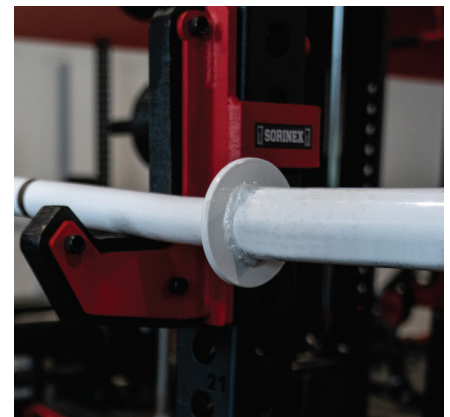

# OX™ SQUAT BAR

The Sorinex Original Ox Squat Bar was designed to be the best cambered squat bar on the market. Unlike other cambered bars that curve, the specific 10-degree bar break minimizes cervical spinal loading. The sleeves are fixed and parallel to the ground. Other cambered bars pitch up causing your body to compensate and tilt forward. It boasts a larger shaft diameter and longer length for increased hand placement options.

## SPECIFICATIONS

LENGTH	92.5"
DIAMETER	1.5"
WEIGHT	45 lbs
FINISH	Black Texture Powder
SLEEVE CONSTRUCTION	Welded
SLEEVE LENGTH	16"
BUSHING/ BEARING	Fixed

DECREASED LOAD ON CERVICAL SPINE

10 DEGREE BREAK

PARALLEL SLEEVE ANGLE TO GROUND