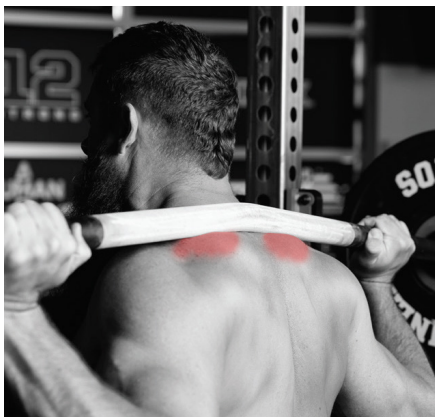

# OX™ SQUAT BAR

The Sorinex Original Ox Squat Bar was designed to be the best cambered squat bar on the market. Unlike other cambered bars that curve, the specific 10-degree bar break minimizes cervical spinal loading. The sleeves are fixed and parallel to the ground. Other cambered bars pitch up causing your body to compensate and tilt forward. It boasts a larger shaft diameter and longer length for increased hand placement options.

## SPECIFICATIONS

LENGTH	92.5"
DIAMETER	1.5"
WEIGHT	45 lbs
FINISH	Black Texture Powder
SLEEVE CONSTRUCTION	Welded
SLEEVE LENGTH	16"
BUSHING/ BEARING	Fixed

DECREASED LOAD ON CERVICAL SPINE

10 DEGREE BREAK

PARALLEL SLEEVE ANGLE TO GROUND