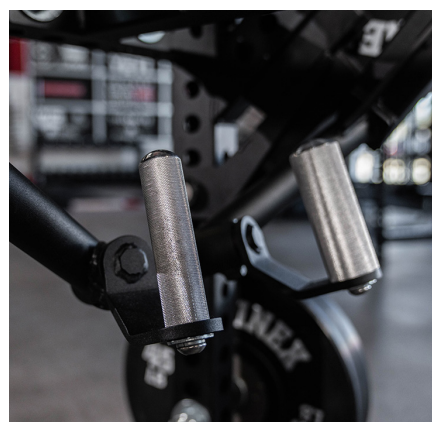

LEVERAGE LOW ROW

Target your back muscles with the Sorinex Leverage Low Row. The American made 11 gauge steel frame includes our signature 4-way hole system that allows you to add weight pins for plate storage or band pegs to add additional resistance. Equipped with Double-Stitched Premium Naugahyde and removable knurled metal handles to give you a premium feel during your heaviest rows. Custom colors available.

SPECIFICATIONS

DEPTH	49.95"
WIDTH	64.2" (With Storage Pins)
HEIGHT	64.75"
UPHOLSTERY	Double-Stitched Premium Naugahyde

FEATURES

PLATE LOADED WITH STORAGE

REMOVABLE KNURLED HANDLES

CUSTOMIZABLE LOGOS AND COLORS