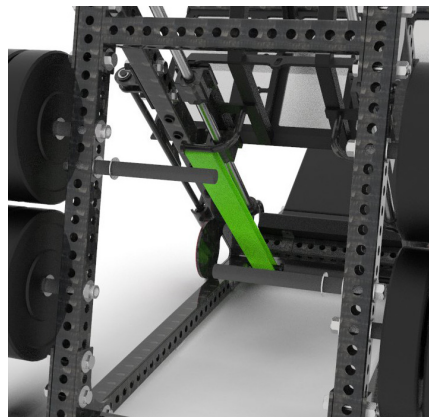

LEG PRESS

The Sorinex Leg Press features a diamond plate foot platform, adjustable double-stitched premium naugahyde back pad, six 14" modular urethane utility storage pins, four 16" fixed pin sections for loading, and four band attachment points. Custom colors and branding options are available.

SPECIFICATIONS

DEPTH	104"
WIDTH	48"
HEIGHT	60"
FELT WEIGHT	110 LB
UPHOLSTERY	Double-Stitched Premium Naugahyde
INCLUDES	Leg Press (1), 14" Fixed Urethane Utility Pins (6) *Does Not Include Bumpers or Bands

FEATURES

DIAMOND PLATED FOOT PLATFORM AND DOUBLE-STITCHED PREMIUM NAUGAHYDE

SIX 14" FIXED URETHANE UTILITY PINS FOR STORAGE

FOUR 16" SECTIONS FOR LOADING