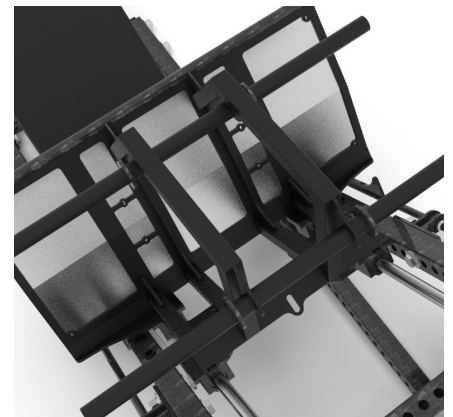

LEG PRESS

The Sorinex Leg Press features a diamond plate foot platform, adjustable double-stitched premium naugahyde back pad, six 14" modular urethane utility storage pins, four 16" fixed pin sections for loading, and four band attachment points. Custom colors and branding options are available.

SPECIFICATIONS

DEPTH	104"
WIDTH	48"
HEIGHT	60"
FELT WEIGHT	110 LB
UPHOLSTERY	Double-Stitched Premium Naugahyde
INCLUDES	Leg Press (1), 14" Fixed Urethane Utility Pins (6) *Does Not Include Bumpers or Bands

FEATURES

DIAMOND PLATED FOOT PLATFORM AND DOUBLE-STITCHED PREMIUM NAUGAHYDE

SIX 14" FIXED URETHANE UTILITY PINS FOR STORAGE

FOUR 16" SECTIONS FOR LOADING