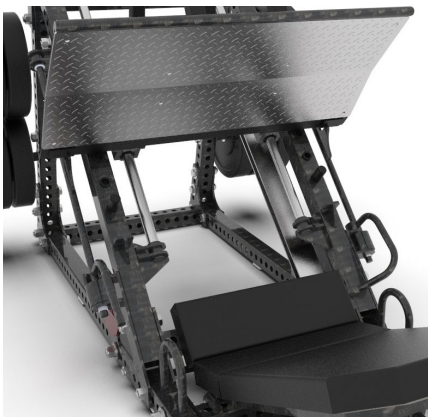

LEG PRESS

The Sorinex Leg Press features a diamond plate foot platform, adjustable double-stitched premium naugahyde back pad, six 14" modular urethane utility storage pins, four 16" fixed pin sections for loading, and four band attachment points. Custom colors and branding options are available.

SPECIFICATIONS

DEPTH	104"
WIDTH	48"
HEIGHT	60"
FELT WEIGHT	110 LB
UPHOLSTERY	Double-Stitched Premium Naugahyde
INCLUDES	Leg Press (1), 14" Fixed Urethane Utility Pins (6) *Does Not Include Bumpers or Bands

FEATURES

DIAMOND PLATED FOOT PLATFORM AND DOUBLE-STITCHED PREMIUM NAUGAHYDE

SIX 14" FIXED URETHANE UTILITY PINS FOR STORAGE

FOUR 16" SECTIONS FOR LOADING