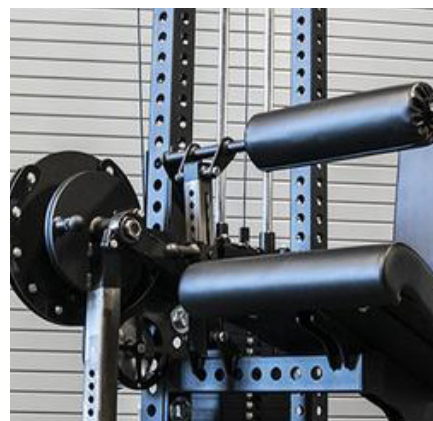

# LEG EXTENSION / CURL MACHINE

The Sorinex Leg Extension / Leg Curl machine features a 2-in-1 design with optional band attachment points for accommodating resistance on the weight stack. Maximize versatility with our industry first 4-way hole design for modular storage, attachments, and accessories. There are 16 total adjustable variations on the thigh pad and shin pad to accommodate athletes of all sizes. Customizable logos and colors are included. Get the most training options per square foot with this leg extension and leg curl machine.

## SPECIFICATIONS

DEPTH	36"
WIDTH	36"
HEIGHT	82"
UPHOLSTERY	Double-Stitched Premium Naugahyde
WEIGHT STACK	300 LB
INCLUDES	Leg Extension / Leg Curl (1) Fixed Utility Pin (1)

## FEATURES

10 SHIN PAD ADJUSTMENTS

ADJUSTABLE DIAMOND FOOT PLATE

CUSTOMIZABLE LOGOS AND COLORS