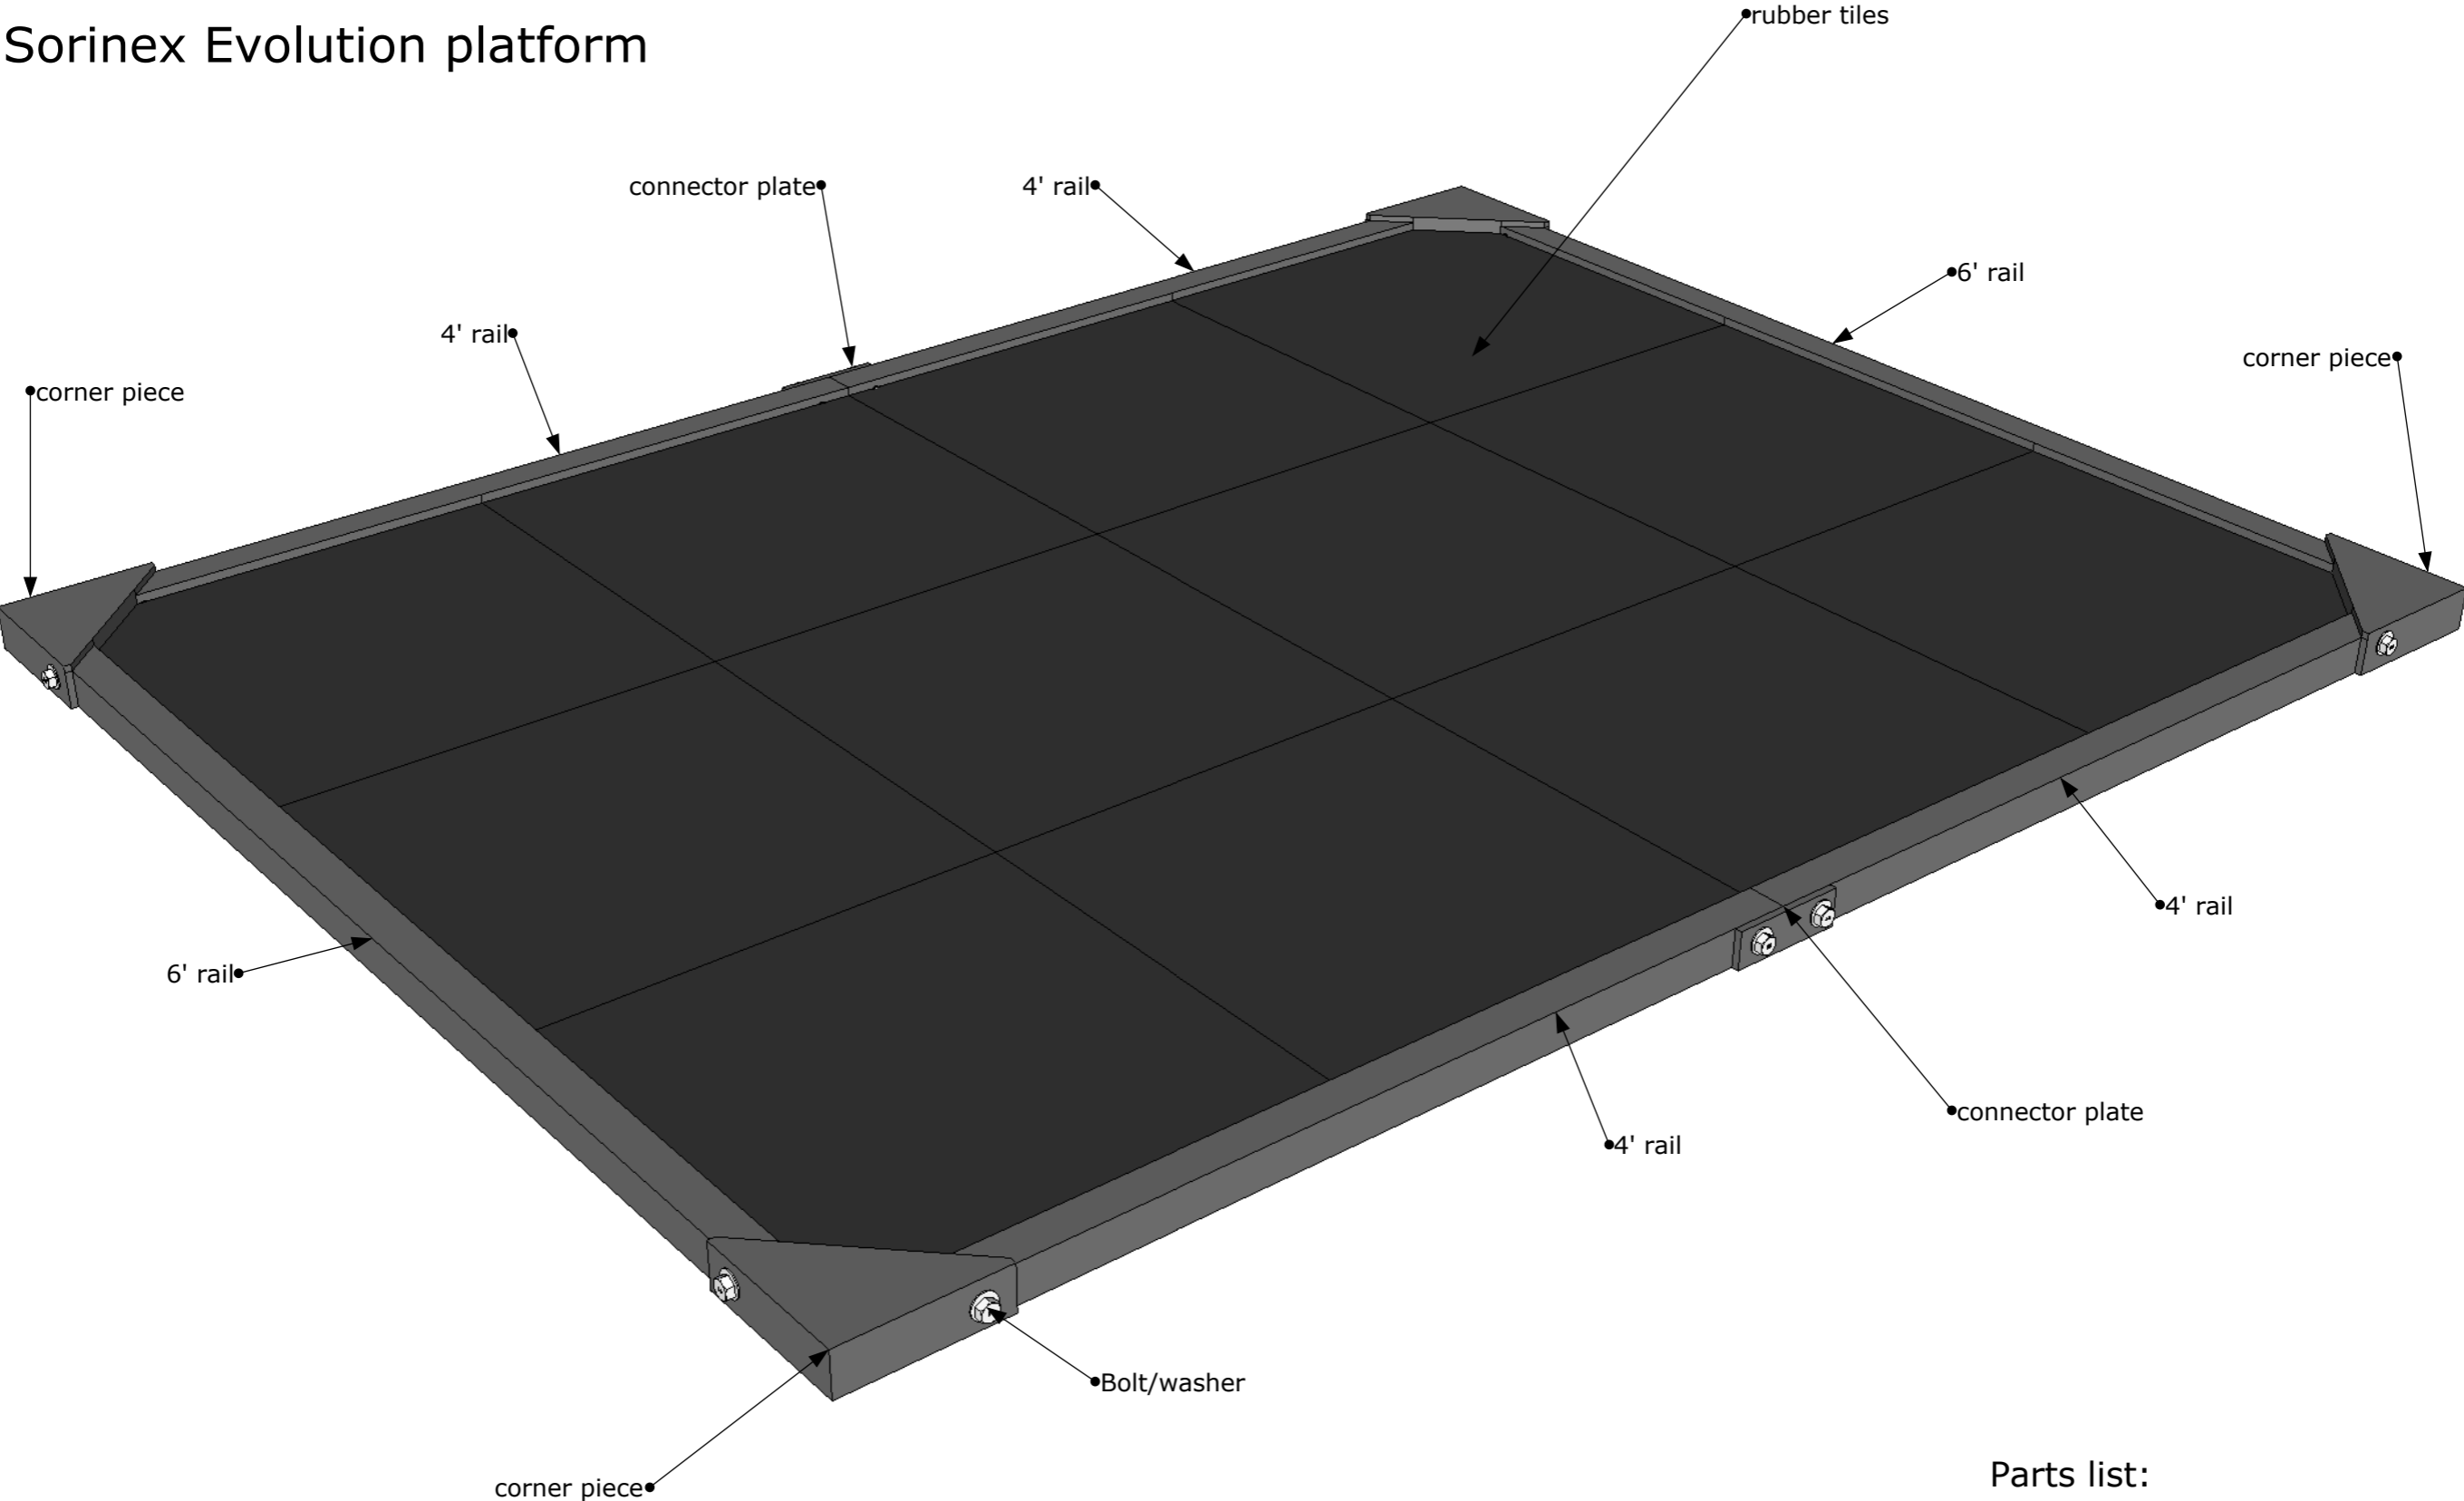

# Sorinex Evolution platform

- Parts list:
- 4' rail x 4
  - 6' rail x 2
  - corner piece x 4
  - connector plate x 2
  - bolt/washer assembly x 12
  - rubber tiles x 12