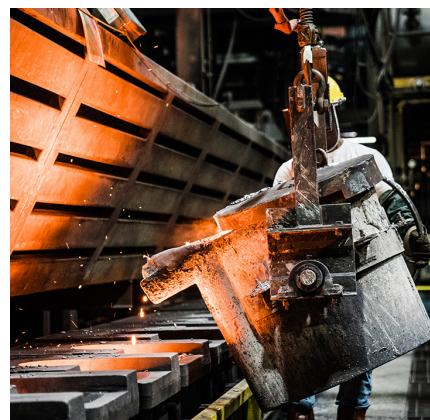

AMERICAN MADE DUCTILE IRON