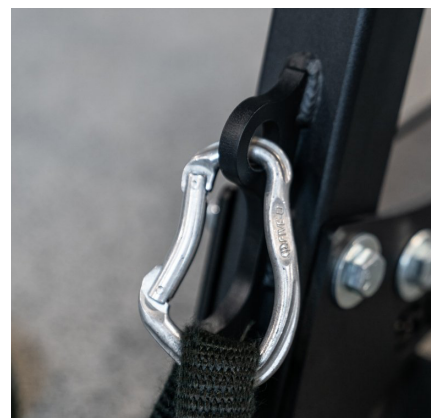

DELTA™ SLED

The Sorinex Delta Sled is a traditional field sled optimized for any style of strength training, from athletics to tactical strength training and conditioning. 3 separate friction points offer maximum versatility on turf, grass, or other conditions.

SPECIFICATIONS

LENGTH	37"
WIDTH	24"
HEIGHT	30"
WIGHT	40 LBS
INCLUDES	Sorinex Delta Sled (1) Sorinex Cordura Strap (1), Carabiner (1)

FEATURES

HIGH & LOW HORIZONTAL HANDLE BARS

VERTICAL UPRIGHTS FOR GRIP AND
PLATE STORAGE

CARABINER ATTACHMENT POINT