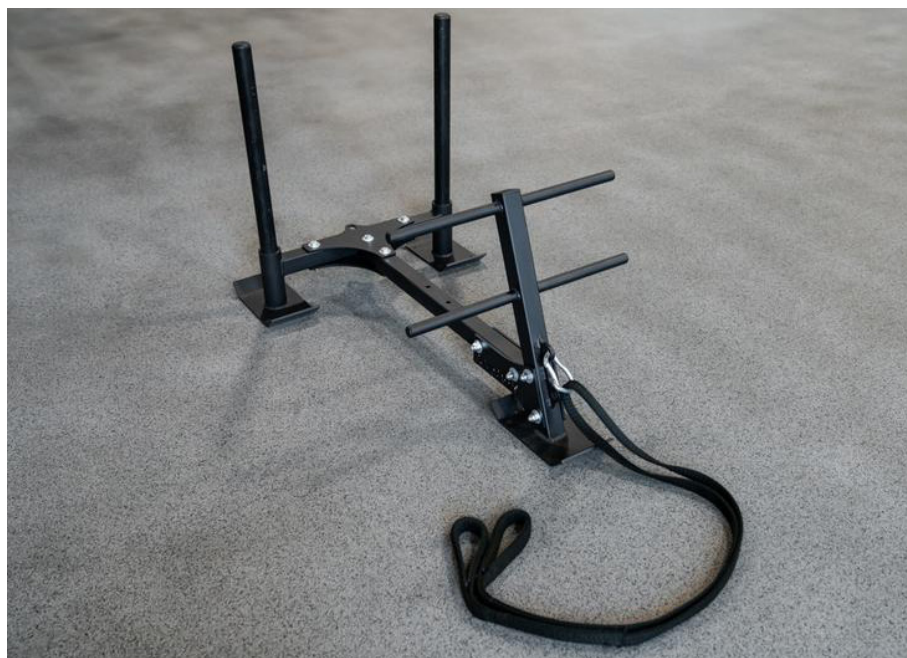

DELTA™ SLED

The Sorinex Delta Sled is a traditional field sled optimized for any style of strength training, from athletics to tactical strength training and conditioning. 3 separate friction points offer maximum versatility on turf, grass, or other conditions.

SPECIFICATIONS

LENGTH	37"
WIDTH	24"
HEIGHT	30"
WIGHT	40 LBS
INCLUDES	Sorinex Delta Sled (1) Sorinex Cordura Strap (1), Carabiner (1)

FEATURES

HIGH & LOW HORIZONTAL HANDLE BARS

VERTICAL UPRIGHTS FOR GRIP AND
PLATE STORAGE

CARABINER ATTACHMENT POINT