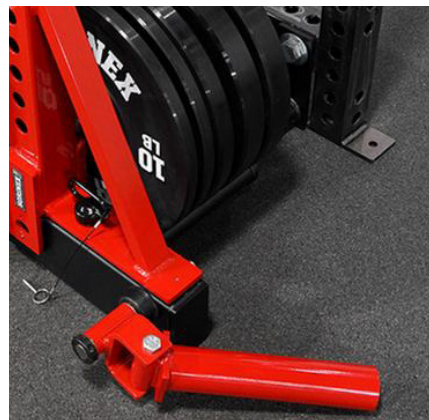

# BUMPER WING STORAGE

Attach to the outside of your Base Camp or XL Series racks for an efficient bumper, barbell, half safety bar, and utility pin storage. Pre-configured to easily add-on a Sorinex Landmine. The configurations and adjustments are endless. Customize the configuration specific to your needs. Bumper tray specs can be exactly to your bumper width.

## SPECIFICATIONS

DEPTH	Custom
WIDTH	17"
WEIGHT	29"
INCLUDES	Sorinex Bumper Wing Storage (2), 1" Cold Rolled Steel Bolts (2)

## FEATURES

HALF SAFETY BAR STORAGE

OPTIONAL LANDMINE ATTACHMENT

VERTICAL BAR STORAGE