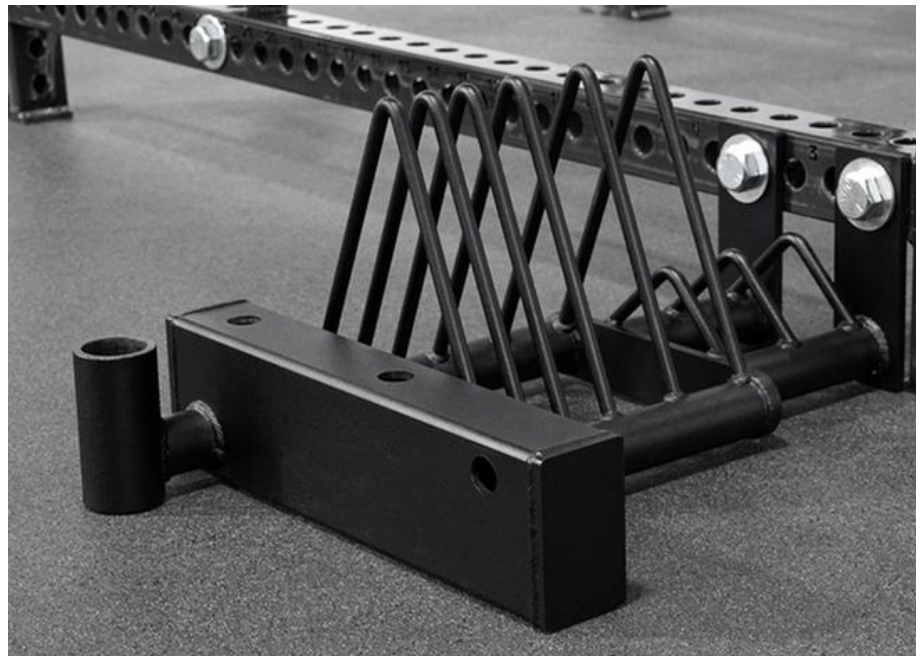

# BUMPER WING STORAGE

Attach to the outside of your Base Camp or XL Series racks for an efficient bumper, barbell, half safety bar, and utility pin storage. Pre-configured to easily add-on a Sorinex Landmine. The configurations and adjustments are endless. Customize the configuration specific to your needs. Bumper tray specs can be exactly to your bumper width.

## SPECIFICATIONS

DEPTH	Custom
WIDTH	17"
WEIGHT	29"
INCLUDES	Sorinex Bumper Wing Storage (2), 1" Cold Rolled Steel Bolts (2)

## FEATURES

HALF SAFETY BAR STORAGE

OPTIONAL LANDMINE ATTACHMENT

VERTICAL BAR STORAGE