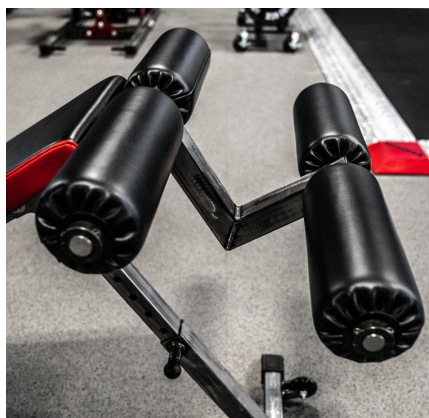

ADJUSTABLE DECLINE SIT-UP BENCH

The Sorinex Adjustable Decline Sit Up Bench is a must have for all weight rooms. The 6 adjustable positions allow for dynamic training and ab workouts custom to your needs. Urethane wheels and an integrated vertical rubber storage stopper make this bench extremely versatile and easy to move in and out of working areas. Brand your bench to your rack and make it stand out with colors and logos unique to your program.

SPECIFICATIONS

LENGTH	62"
WIDTH	30"
MAX HEIGHT	41.25"
BACK PAD SIZE	48.5" x 12.25"
UPHOLSTERY	Premium Naugahyde Leather

FEATURES

6 ADJUSTMENT ANGLES

PREMIUM LEATHER PADS FOR SIT UPS

WHEELS FOR BENCH MOBILITY