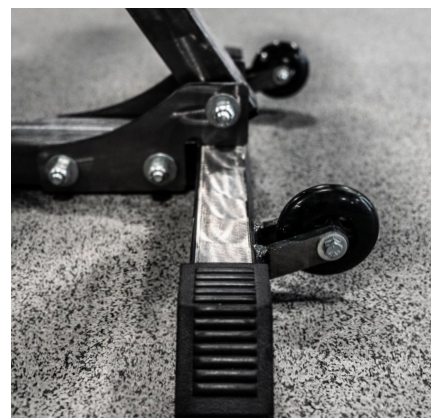

ADJUSTABLE DECLINE SIT-UP BENCH

The Sorinex Adjustable Decline Sit Up Bench is a must have for all weight rooms. The 6 adjustable positions allow for dynamic training and ab workouts custom to your needs. Urethane wheels and an integrated vertical rubber storage stopper make this bench extremely versatile and easy to move in and out of working areas. Brand your bench to your rack and make it stand out with colors and logos unique to your program.

SPECIFICATIONS

LENGTH	62"
WIDTH	30"
MAX HEIGHT	41.25"
BACK PAD SIZE	48.5" x 12.25"
UPHOLSTERY	Premium Naugahyde Leather

FEATURES

6 ADJUSTMENT ANGLES

PREMIUM LEATHER PADS FOR SIT UPS

WHEELS FOR BENCH MOBILITY