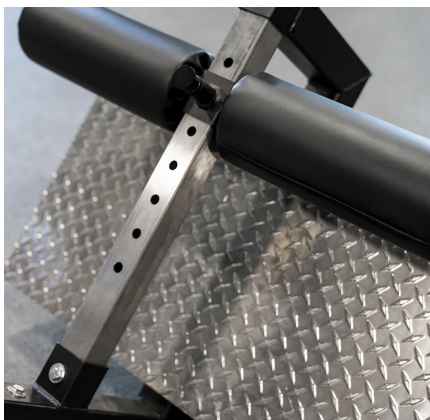

45 DEGREE HYPER

Strengthen your core and glutes with the Sorinex 45 Degree Hyper. Built to last with our Lifetime Structural Warranty. The 45 Degree hyper features PVC band attachment points to protect the lifespan of your strength bands, Double Stitched Premium Naugahyde Leather, and 7 adjustable positions.

SPECIFICATIONS

| | |
|------------|---------------------------|
| DEPTH | 70" |
| WIDTH | 29.50" |
| HEIGHT | 30.5" |
| UPHOLSTERY | Premium Naugahyde Leather |

FEATURES

ADJUSTABLE LENGTH

DOUBLE STITCHED PREMIUM NAUGAHYDE LEATHER

BAND ATTACHMENT POINTS