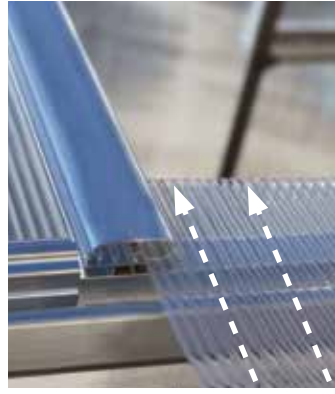

Roof - Twin-wall polycarbonate panels protect from strong sunlight exposure

Walls - Crystal-clear polycarbonate panels provide over 90% light transmission

- Panels block harmful UV rays and are 100% UV protected; do not discolor, fracture or shatter
- Sturdy, rust resistant aluminum frame
- Galvanized steel base included - Adds structural stability
- DIY installation - Sliding panels' assembly system
- Single hinged door can be assembled as either right or left hand door
- Magnetic door catch included to keep the greenhouse open
- Lockable door handle (lock not included)
- Built-in gutter system for effective water drainage & collection

With additional 50% Margin of Safety

 **Snow Load**
75 kg/m²
15.4 lbs/ft²

 **Wind Resistance**
90 km/h
56 mi/h

 **Wind Resistance**
With Anchoring Kit
100 km/h
62 mi/h

Product Movie

Hinged door can be assembled as right or left hand door

Sliding panels' assembly system

Sturdy aluminum frame for long lasting durability

Magnetic door catch and base included

Hybrid Polycarbonate Greenhouse helps maintain ideal temperature levels and provides a well-balanced sunlight exposure

Key advantages:

- Maintenance free design
- Includes vent & gutters
- Friendly magnetic door catch to keep the greenhouse open
- No glass to shatter or break
- Sliding panels' assembly system
- Uniform profiles for all positions
- Easy to follow step-by-step instructions - 2 person assembly