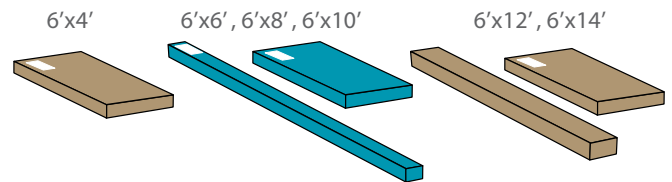

Logistics

- Can be simply and easily moved and relocated
- Compact packaging - efficient logistics and courier service compatible
- Outdoor polypropylene packaging (except 6'x4', 6'x12', 6'x14')
- 6' x 4' - All in 1 - Single Pack
- 6' x 12' & 6' x 14' - 2 shorts packages